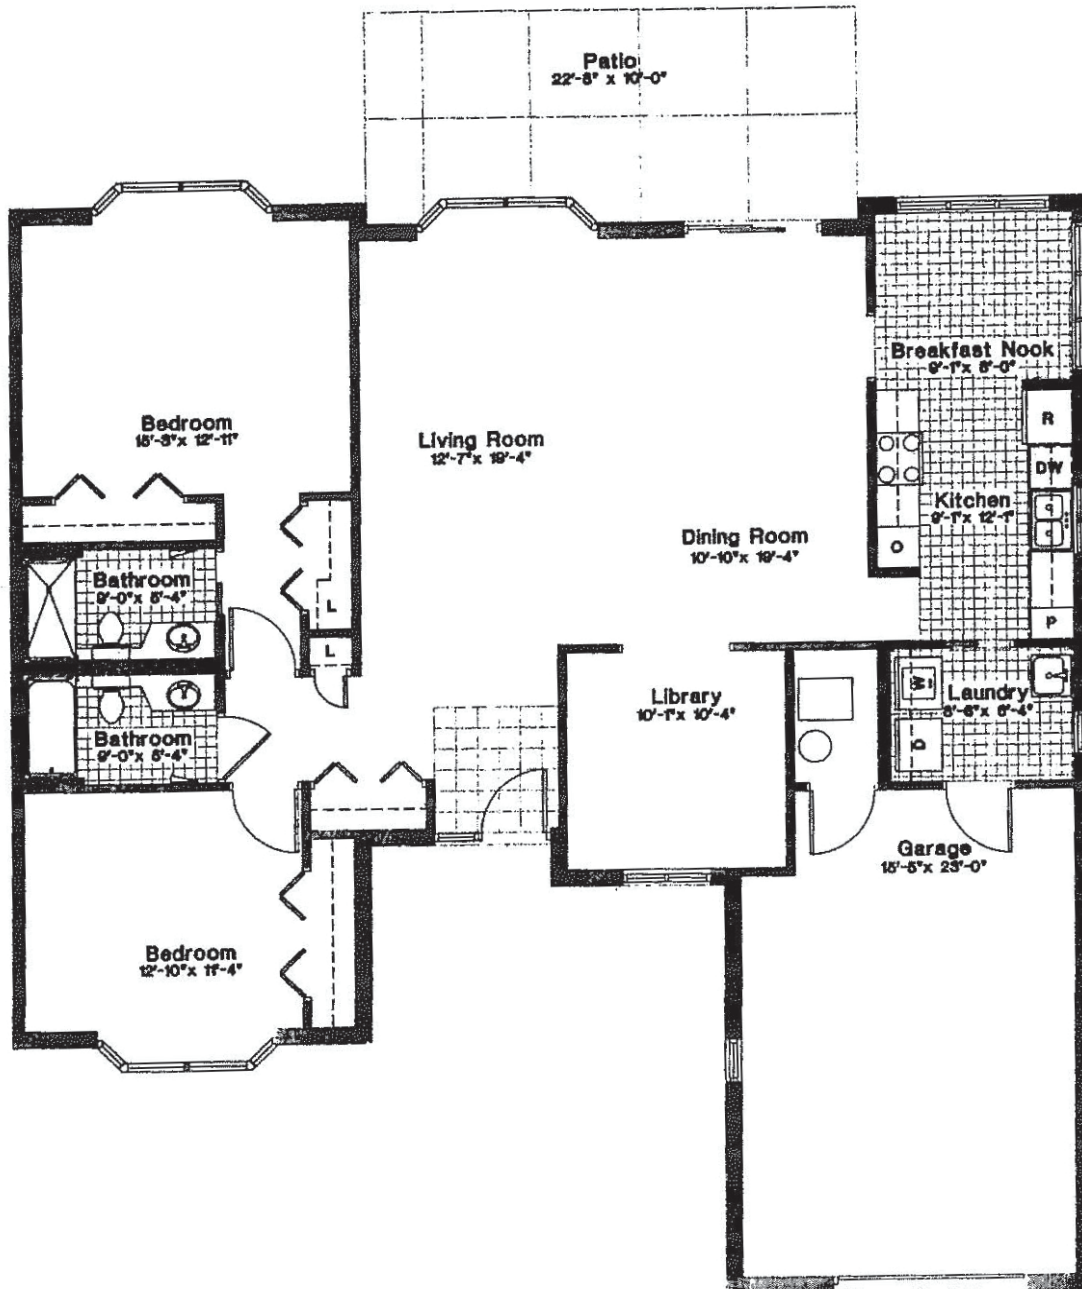

# Pacific Springs Village

Independent Living

Model H Fairway Patio Home

1652 Sq. Ft.

# Pacific Springs Village

Independent Living

Model I Fairway Patio Home

1665 Sq. Ft.