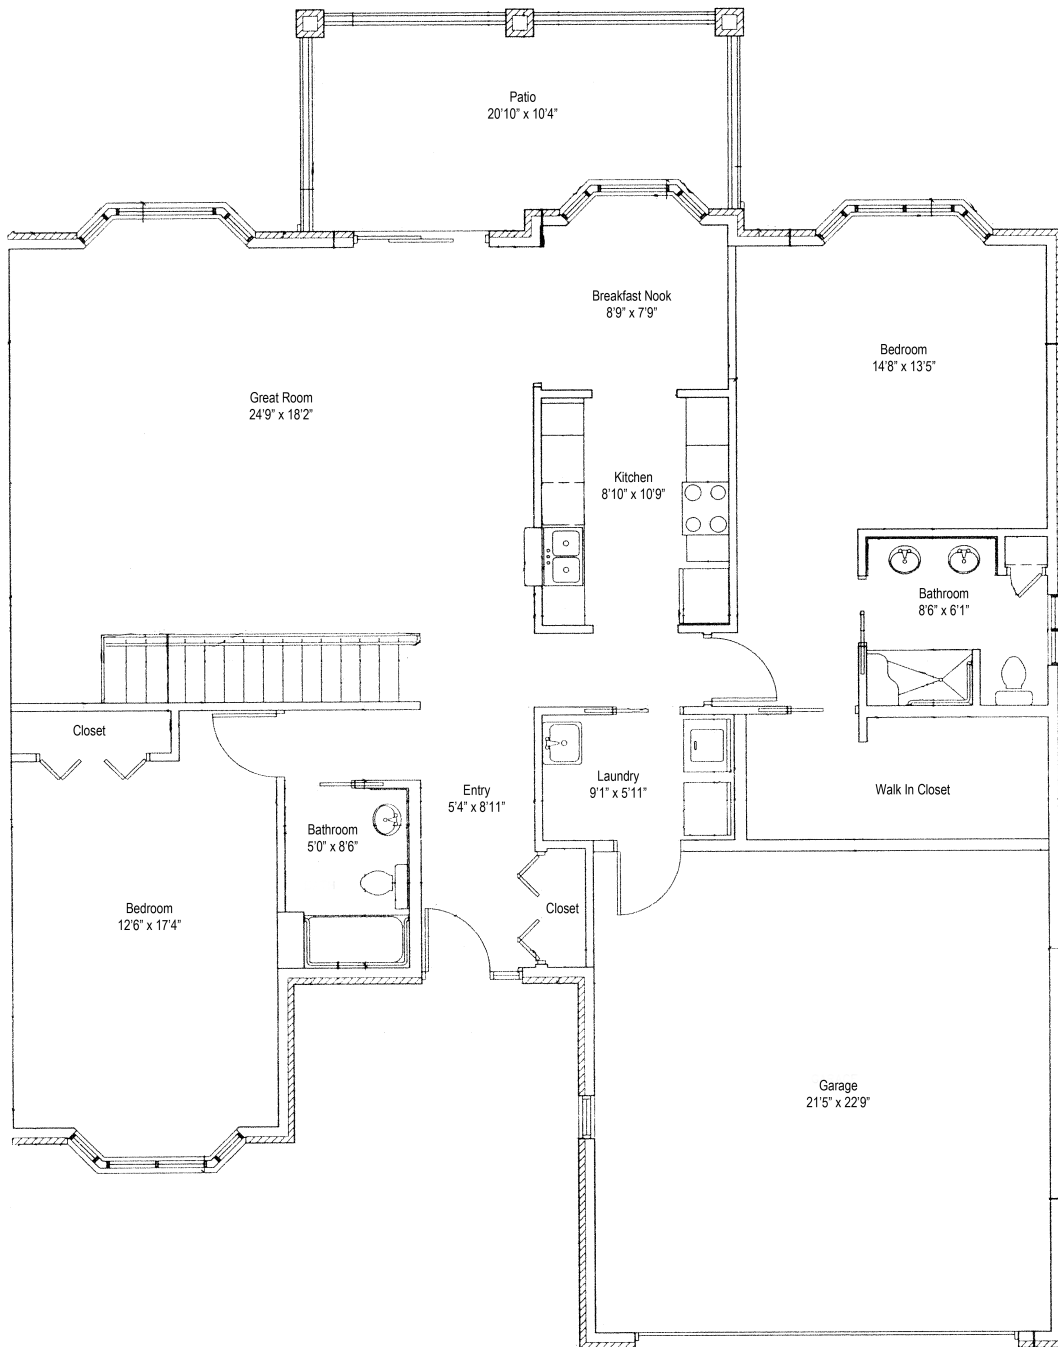

Pacific Springs Village

Independent Living

Model M Fairway Patio Home (Main Level)

1768 Sq. Ft.