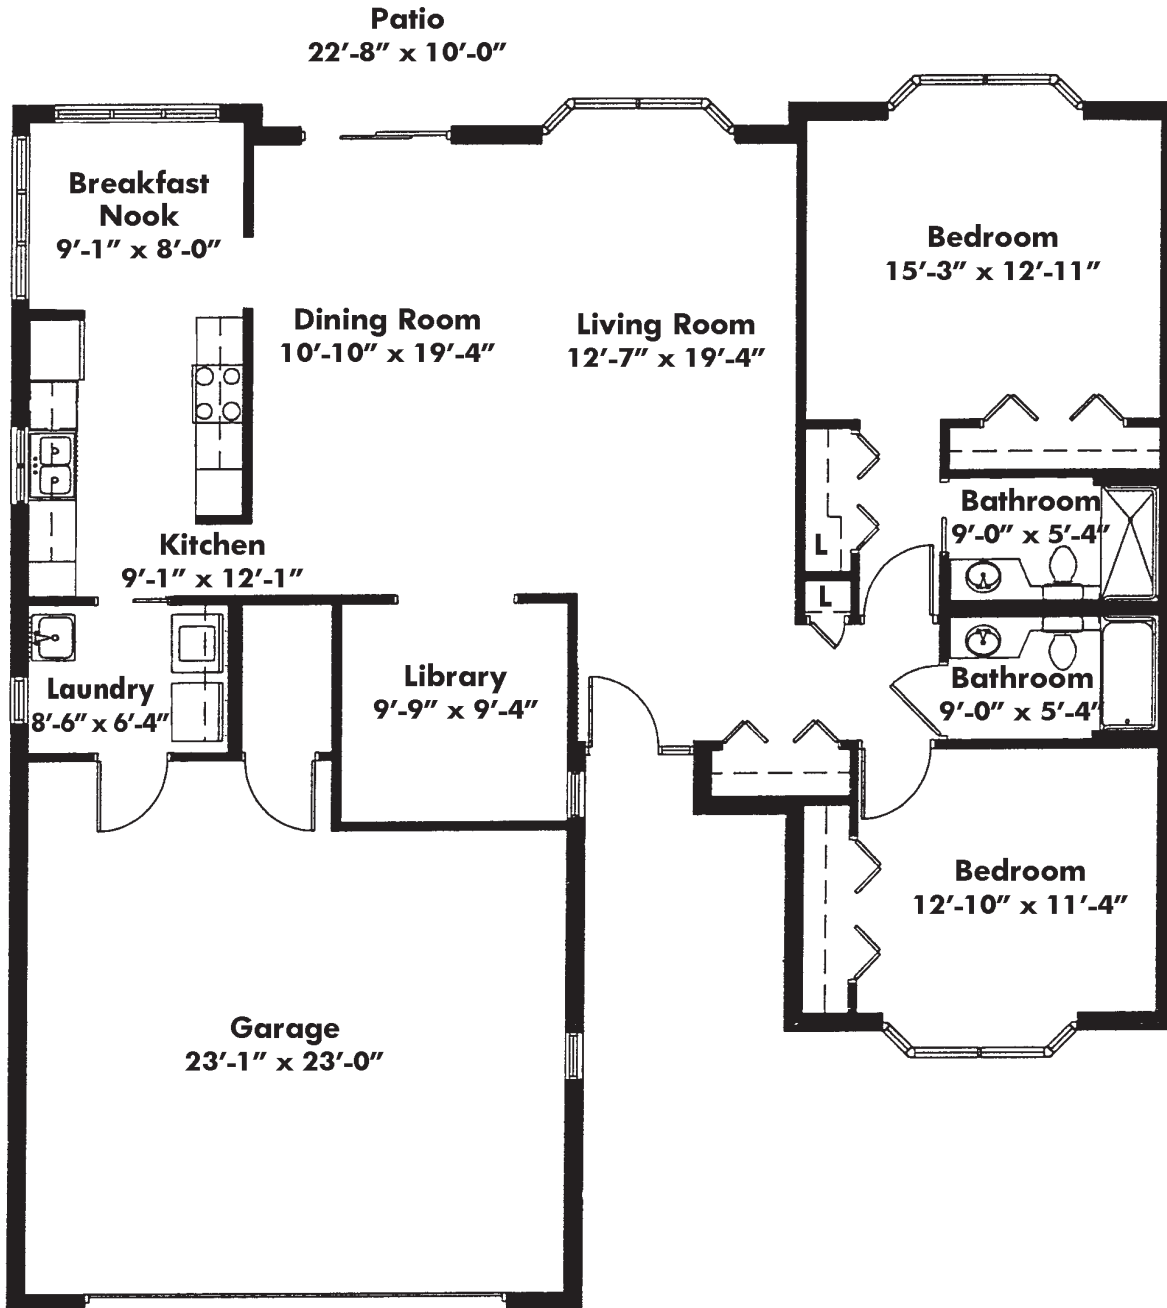

Pacific Springs Village

Independent Living

Model F Fairway Patio Home

1638 Sq. Ft.