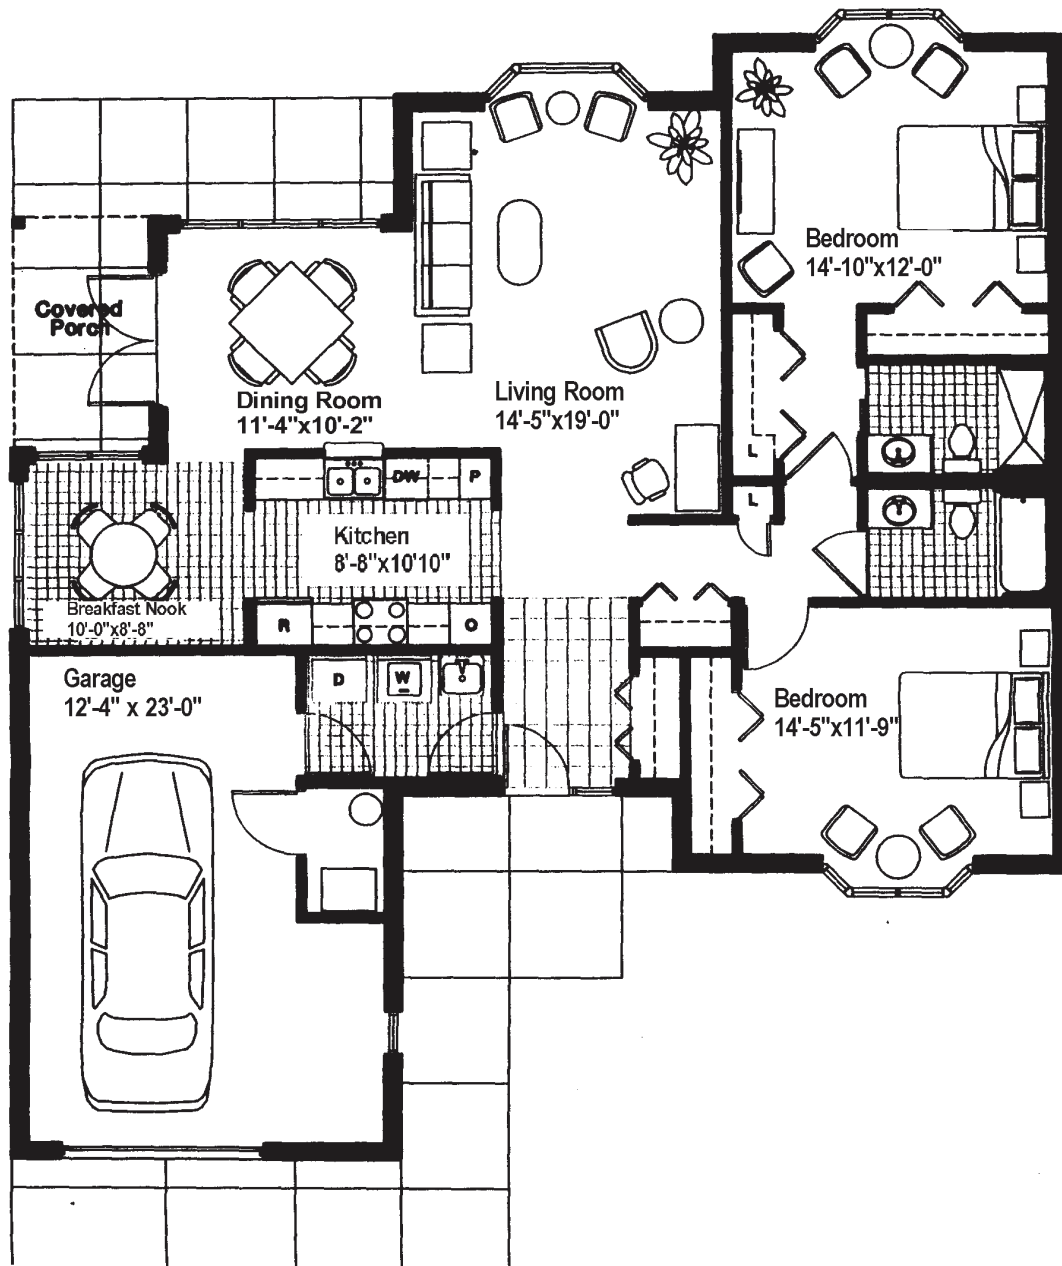

# Pacific Springs Village

Independent Living

One Bedroom + Den Fairway Patio Home

920 Sq. Ft.

# Pacific Springs Village

Independent Living

Model A Fairway Patio Home

1407 Sq. Ft.

# Pacific Springs Village

Independent Living

Model B Fairway Patio Home

1460 Sq. Ft.

# Pacific Springs Village

Independent Living

Model C Fairway Patio Home

1470 Sq. Ft.