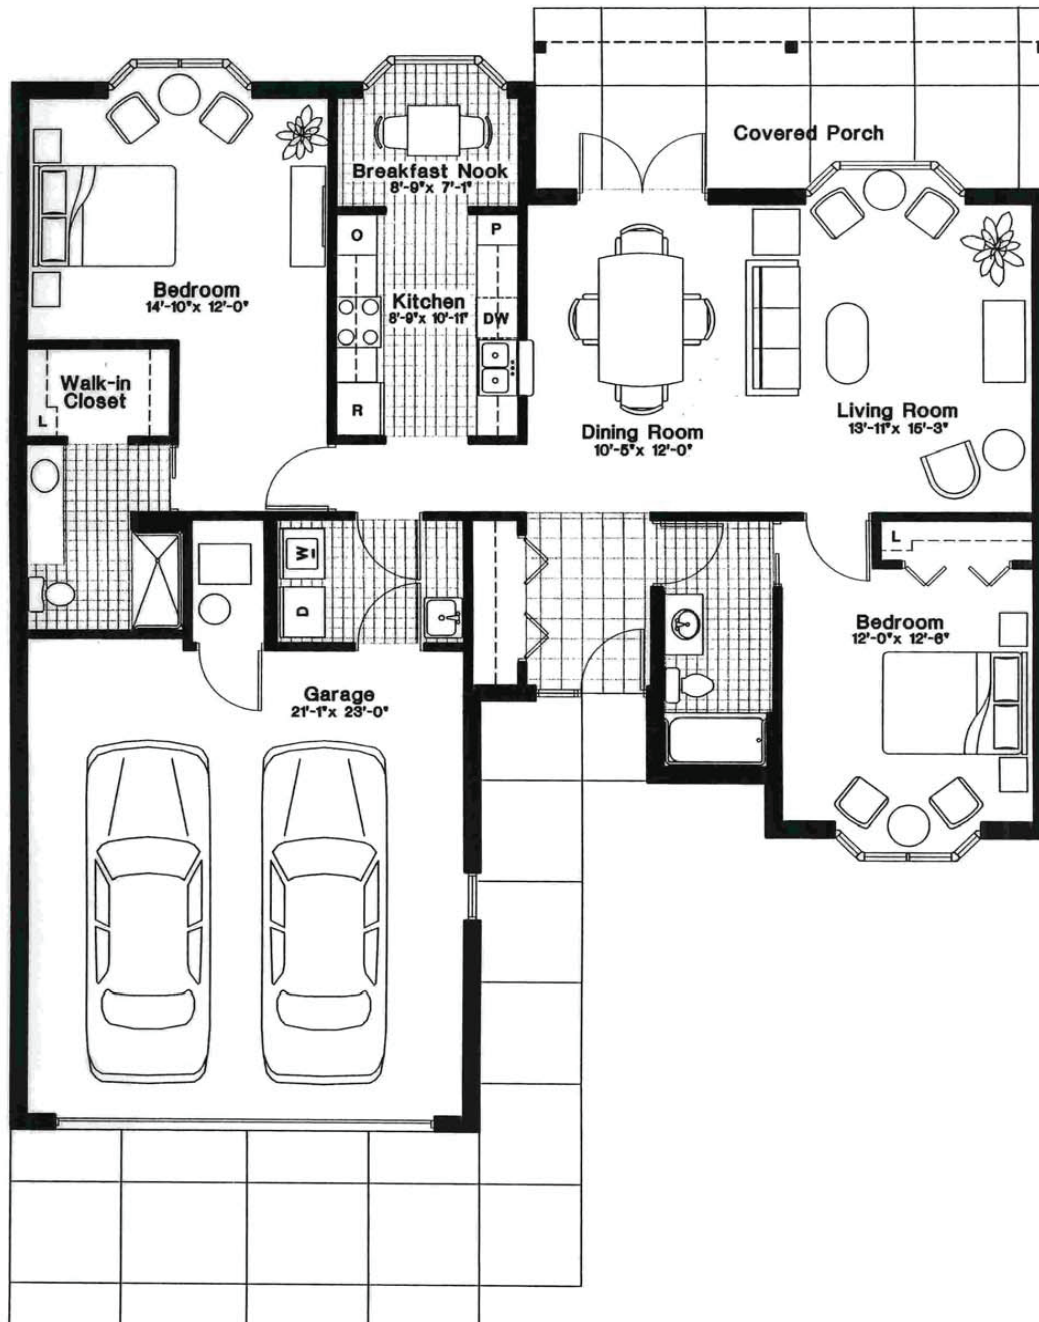

# Pacific Springs Village

Independent Living

One Bedroom + Den Fairway Patio Home

920 Sq. Ft.

# Pacific Springs Village

Independent Living

Model A Fairway Patio Home

1407 Sq. Ft.

# Pacific Springs Village

Independent Living

Model B Fairway Patio Home

1460 Sq. Ft.

# Pacific Springs Village

Independent Living

Model C Fairway Patio Home

1470 Sq. Ft.