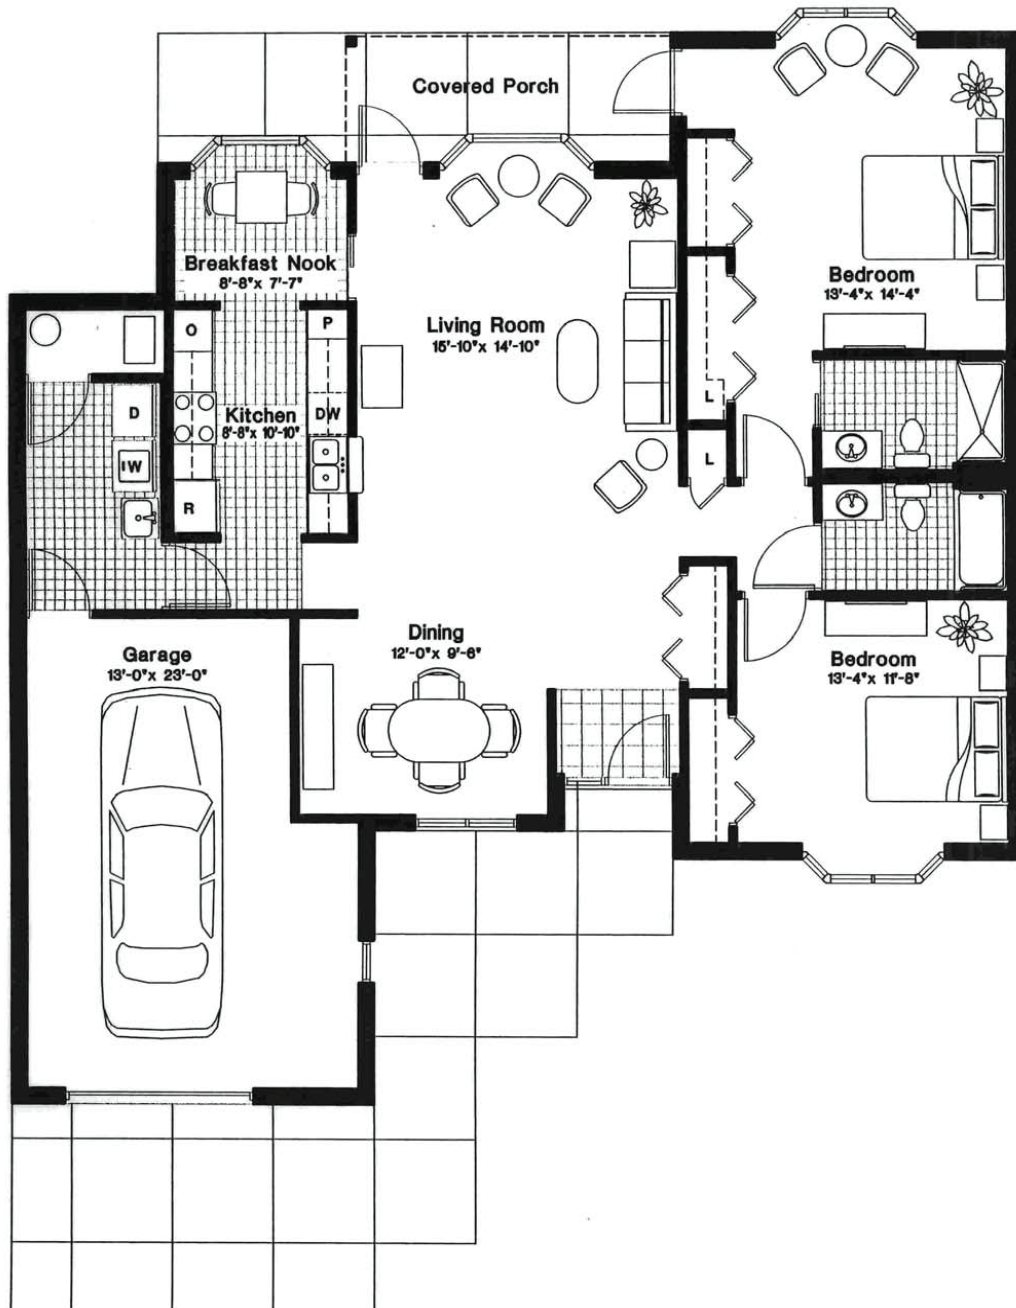

# Pacific Springs Village

Independent Living

Model B Fairway Patio Home

1460 Sq. Ft.

# Pacific Springs Village

Independent Living

Model C Fairway Patio Home

1470 Sq. Ft.

# Pacific Springs Village

Independent Living

Model D Fairway Patio Home

1550 Sq. Ft.