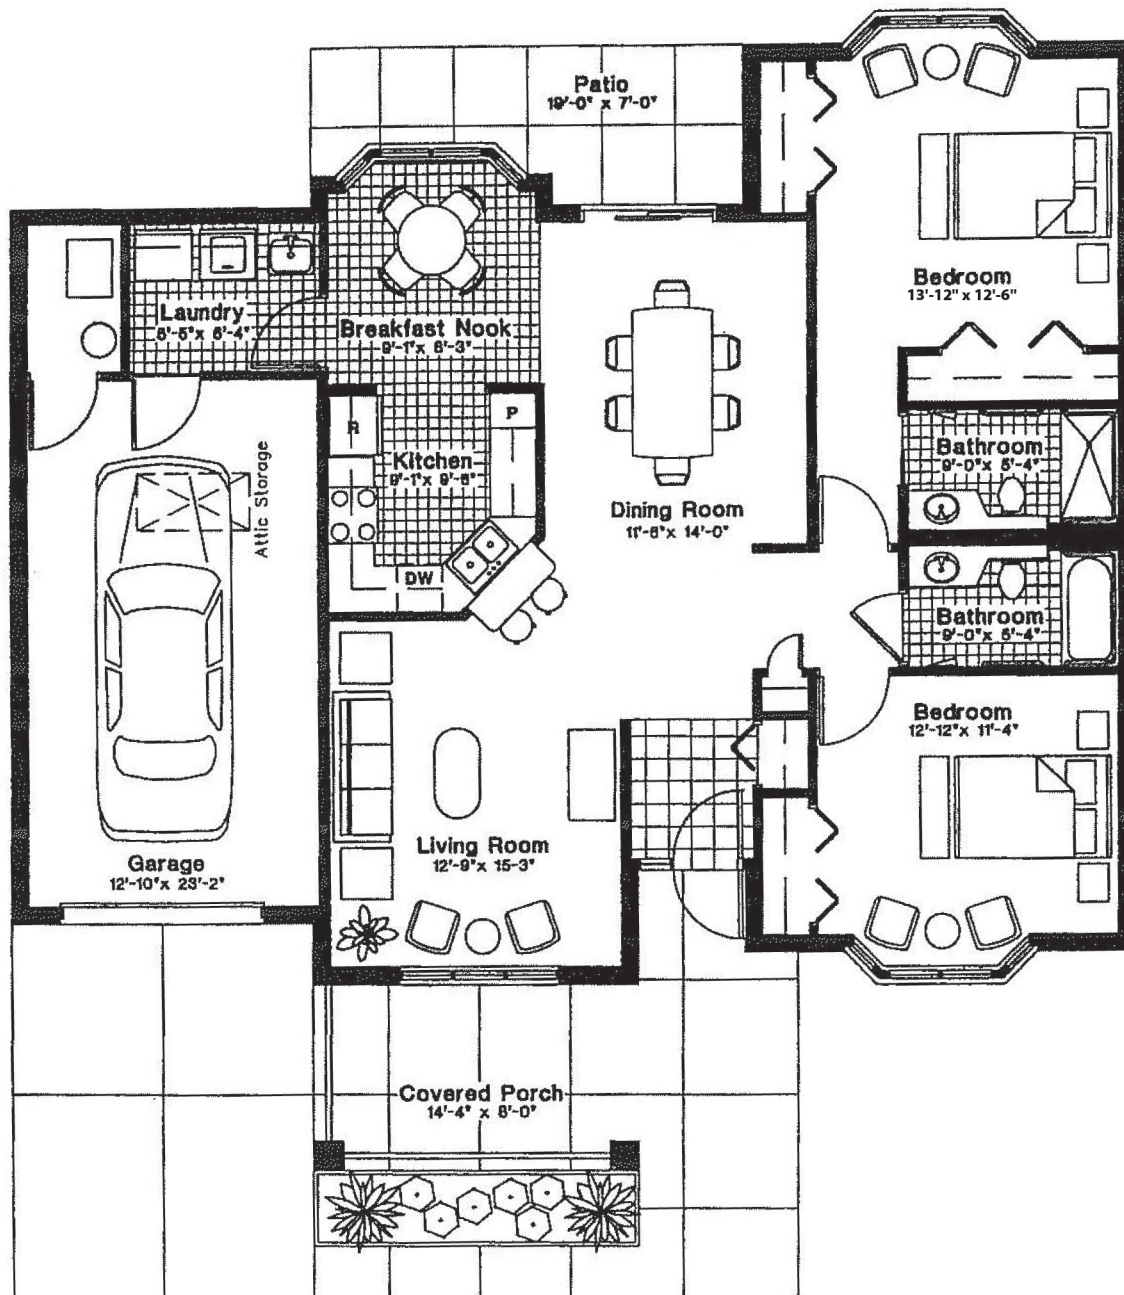

# Pacific Springs Village

Independent Living

One Bedroom + Den Fairway Patio Home

920 Sq. Ft.

# Pacific Springs Village

Independent Living

Model A Fairway Patio Home

1407 Sq. Ft.

# Pacific Springs Village

Independent Living

Model B Fairway Patio Home

1460 Sq. Ft.