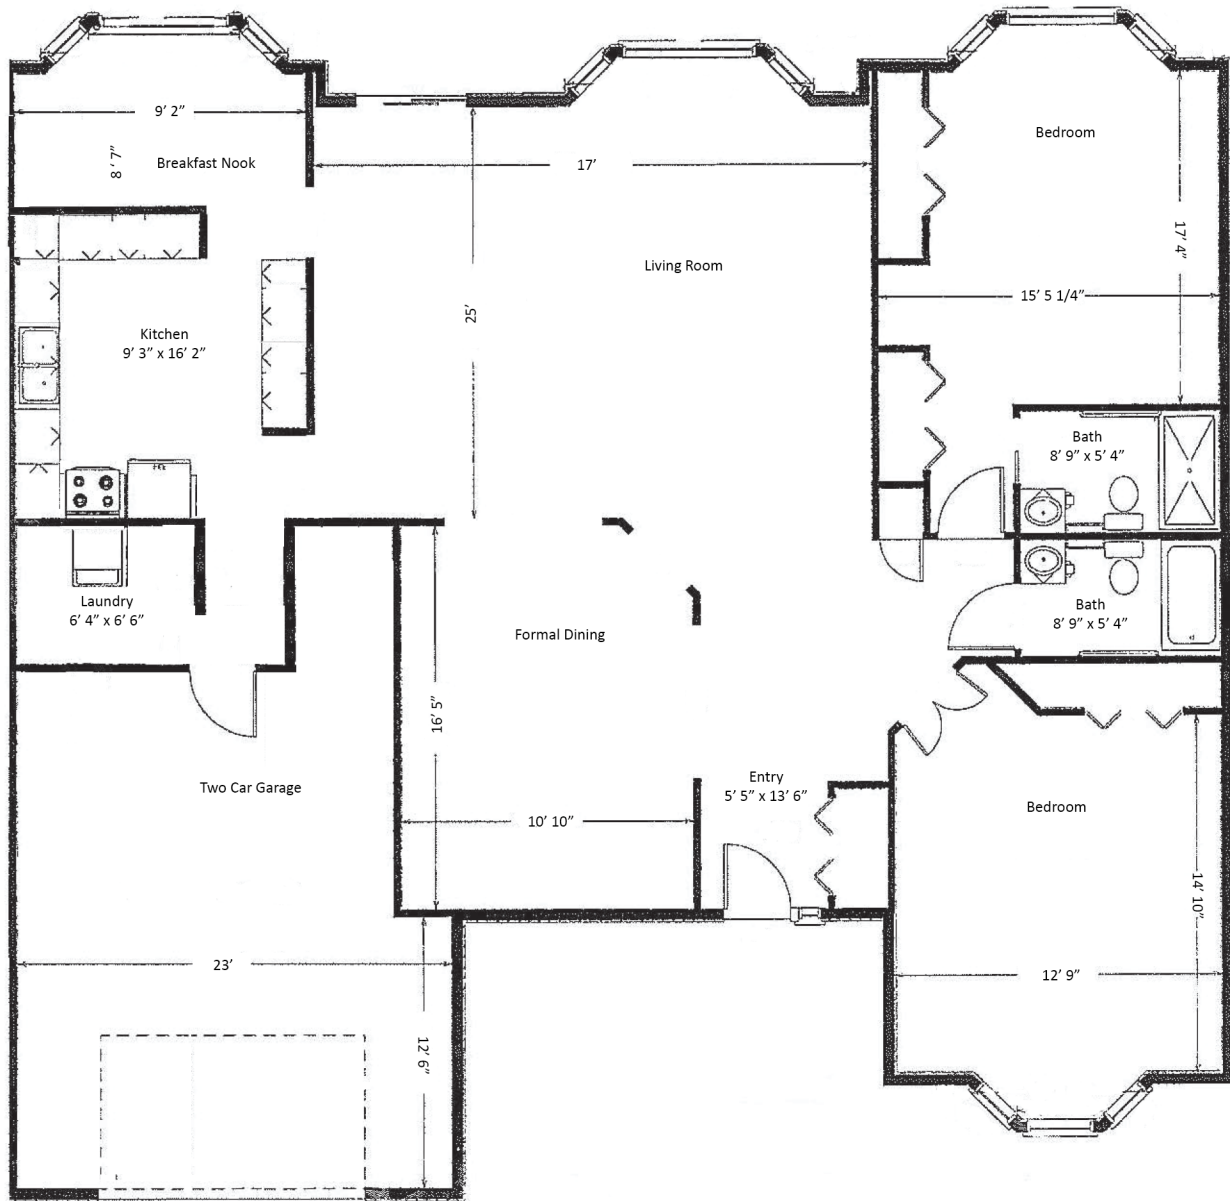

Pacific Springs Village

Independent Living

Model J Fairway Patio Home

1716 Sq. Ft.