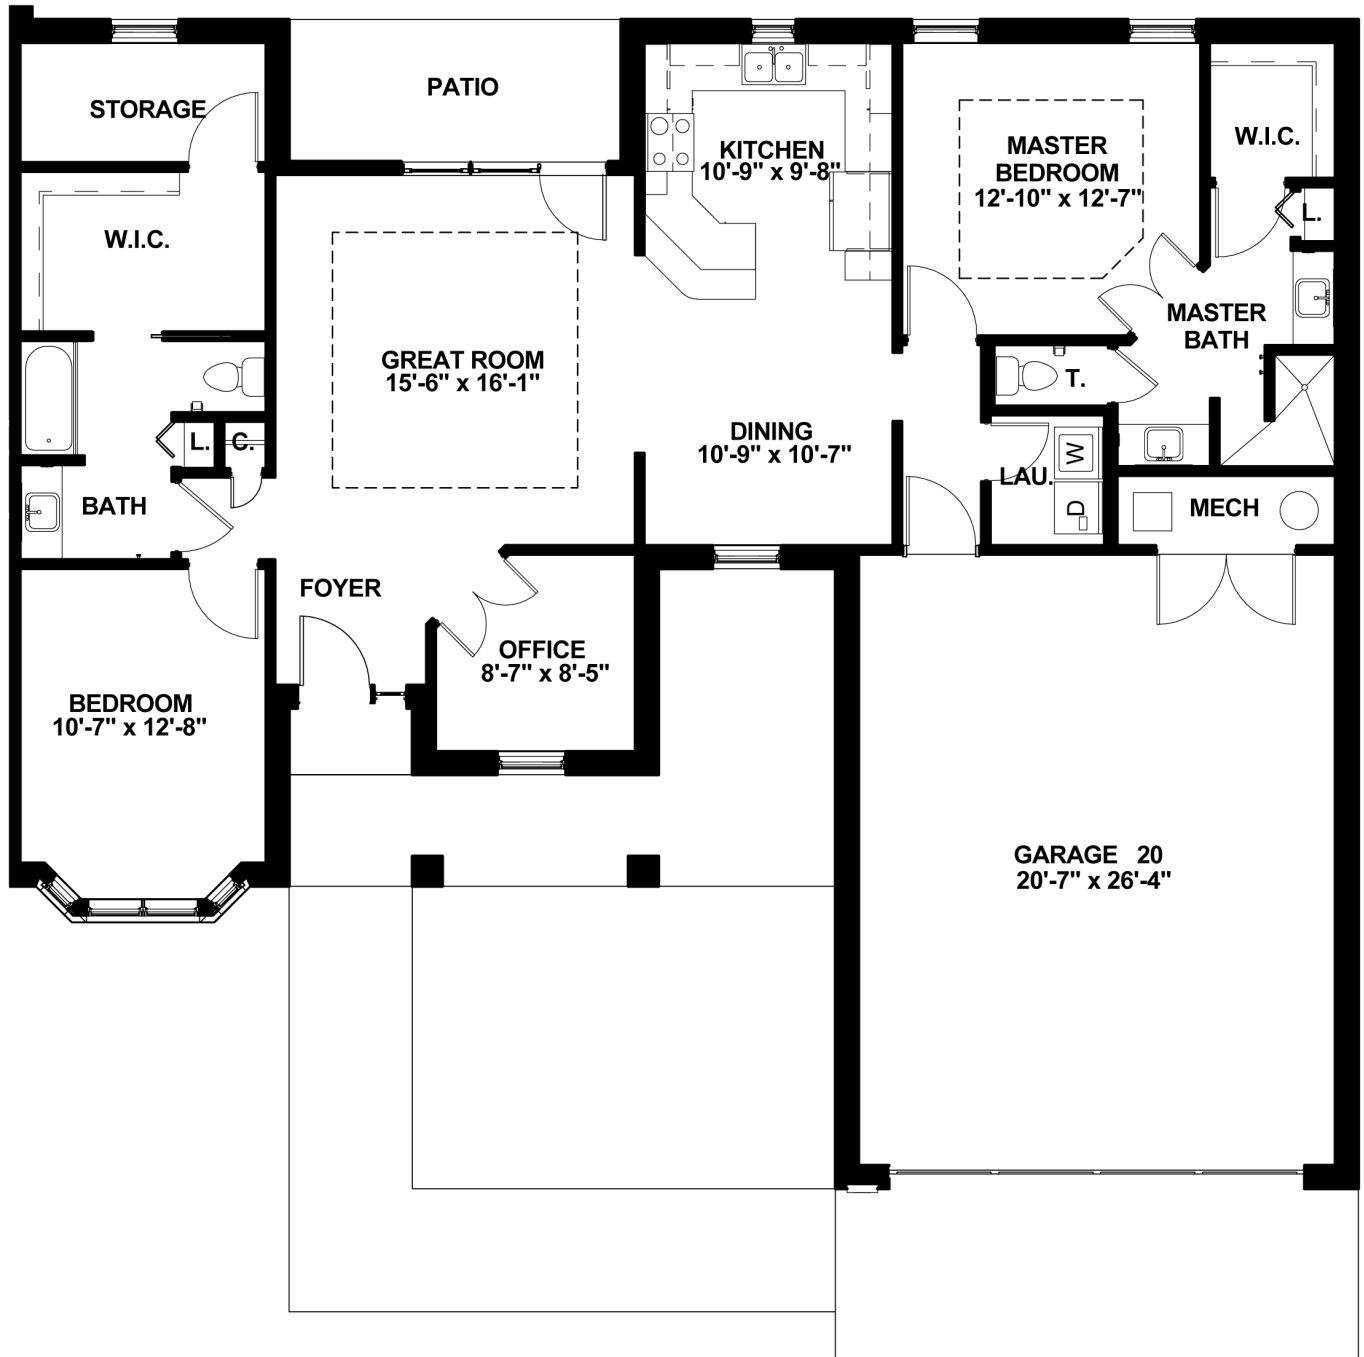

Pacific Springs Village

Independent Living

Model N Fairway Patio Home

1516 Sq. Ft.