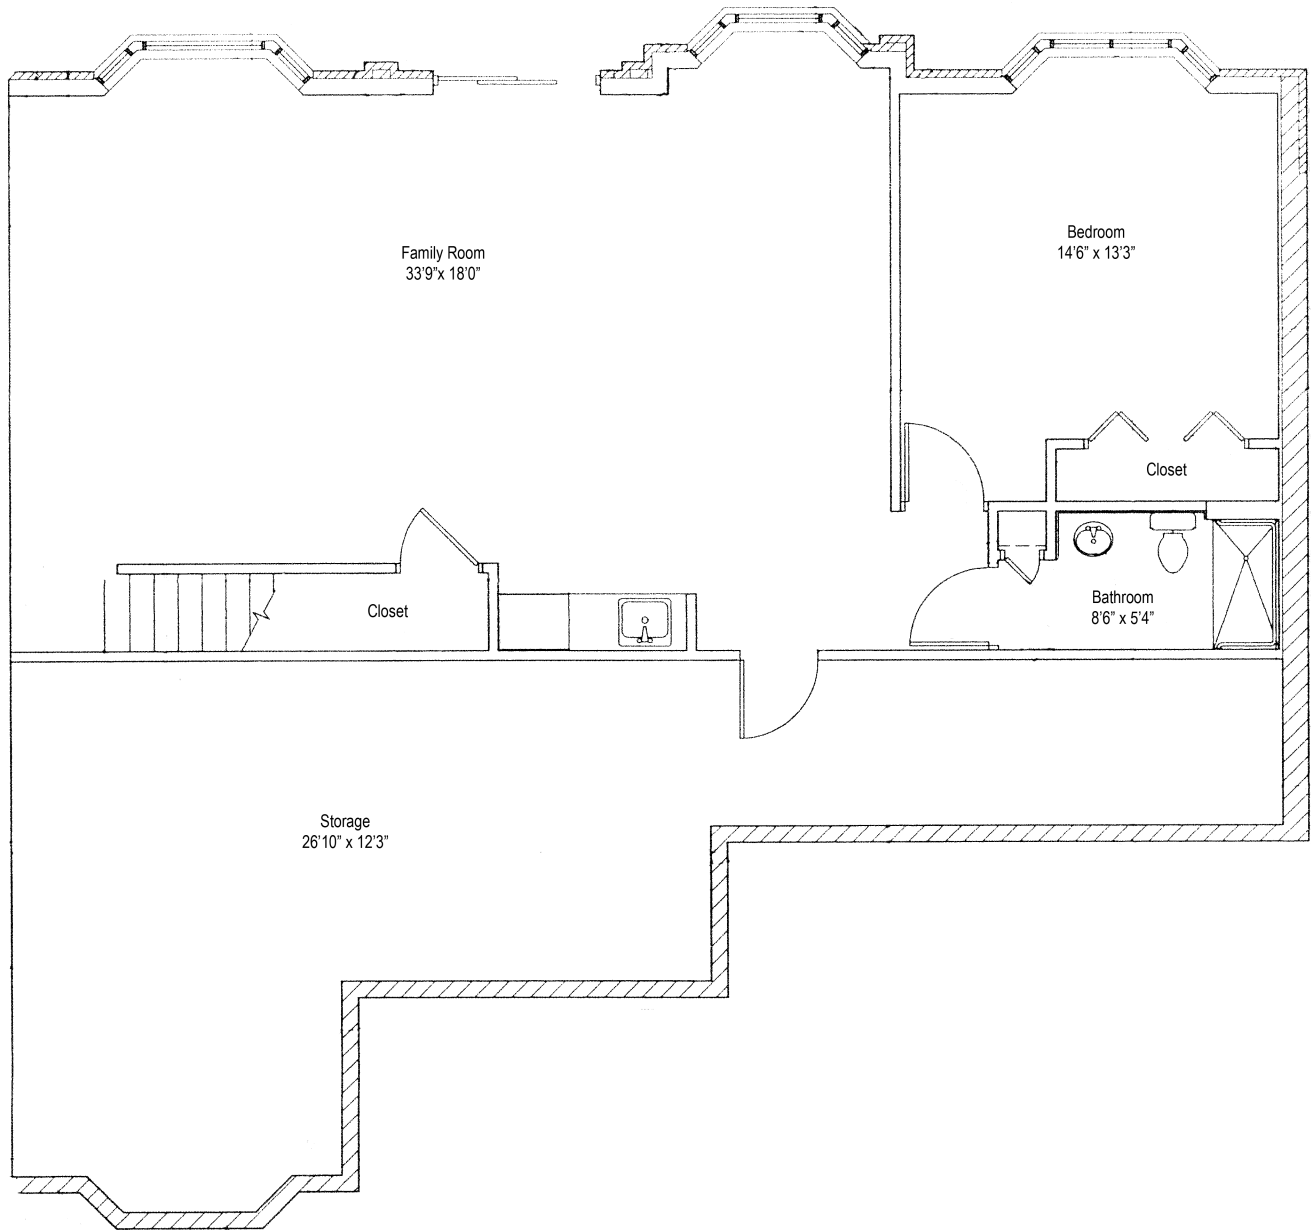

Pacific Springs Village

Independent Living

Model M Fairway Patio Home (Lower Level)

1789 Sq. Ft.