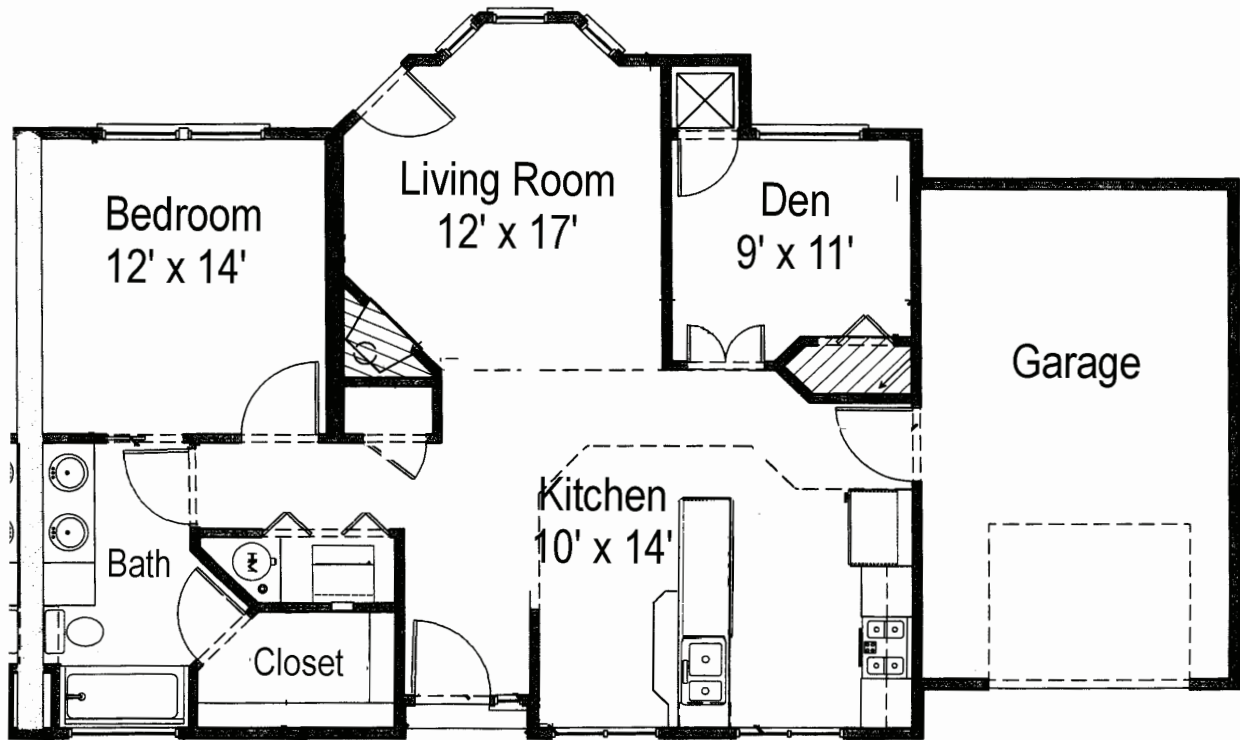

# Pacific Springs Village

Independent Living

One Bedroom + Den Fairway Patio Home

920 Sq. Ft.