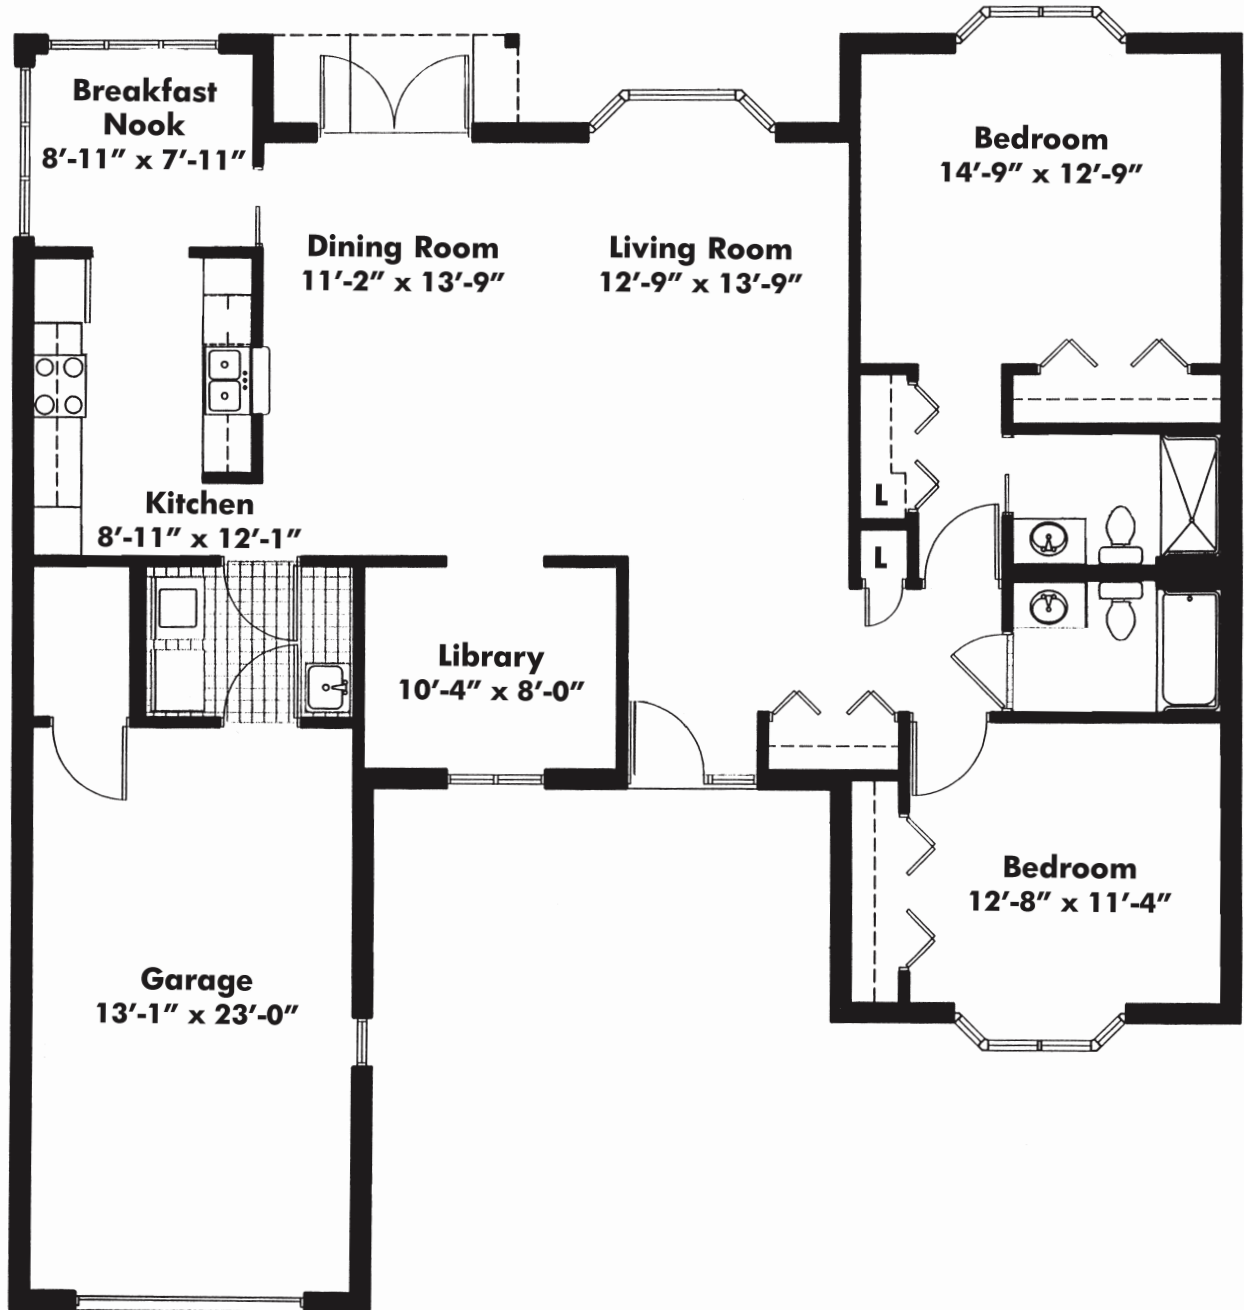

Pacific Springs Village

Independent Living

Model E Fairway Patio Home

1560 Sq. Ft.