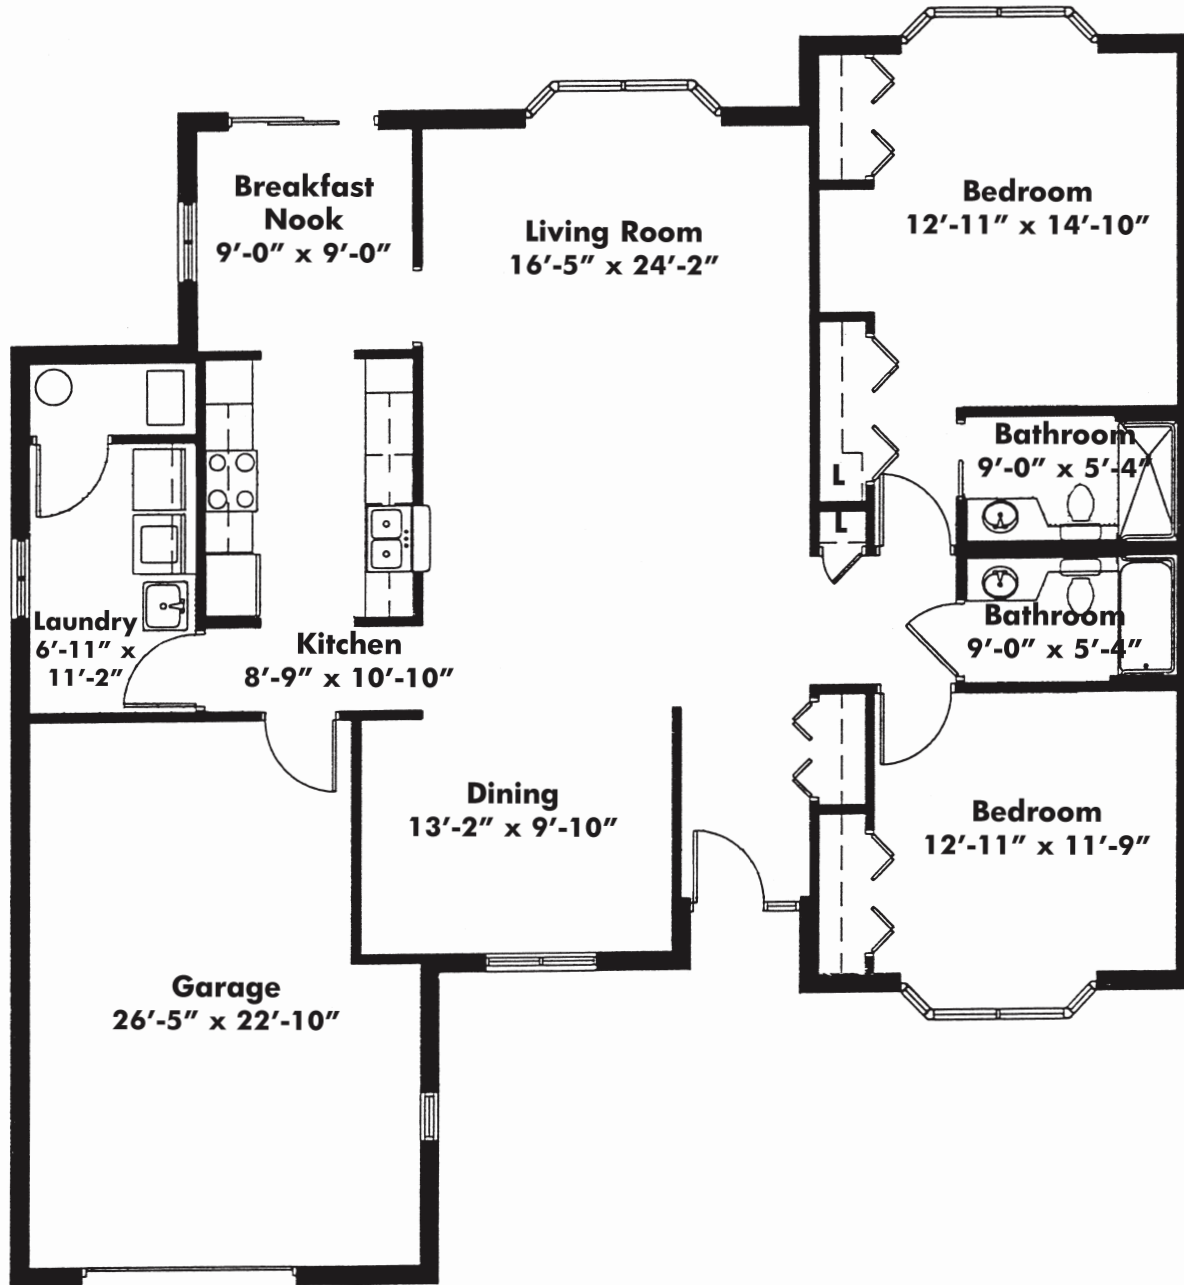

Pacific Springs Village

Independent Living

Model G Fairway Patio Home

1664 Sq. Ft.