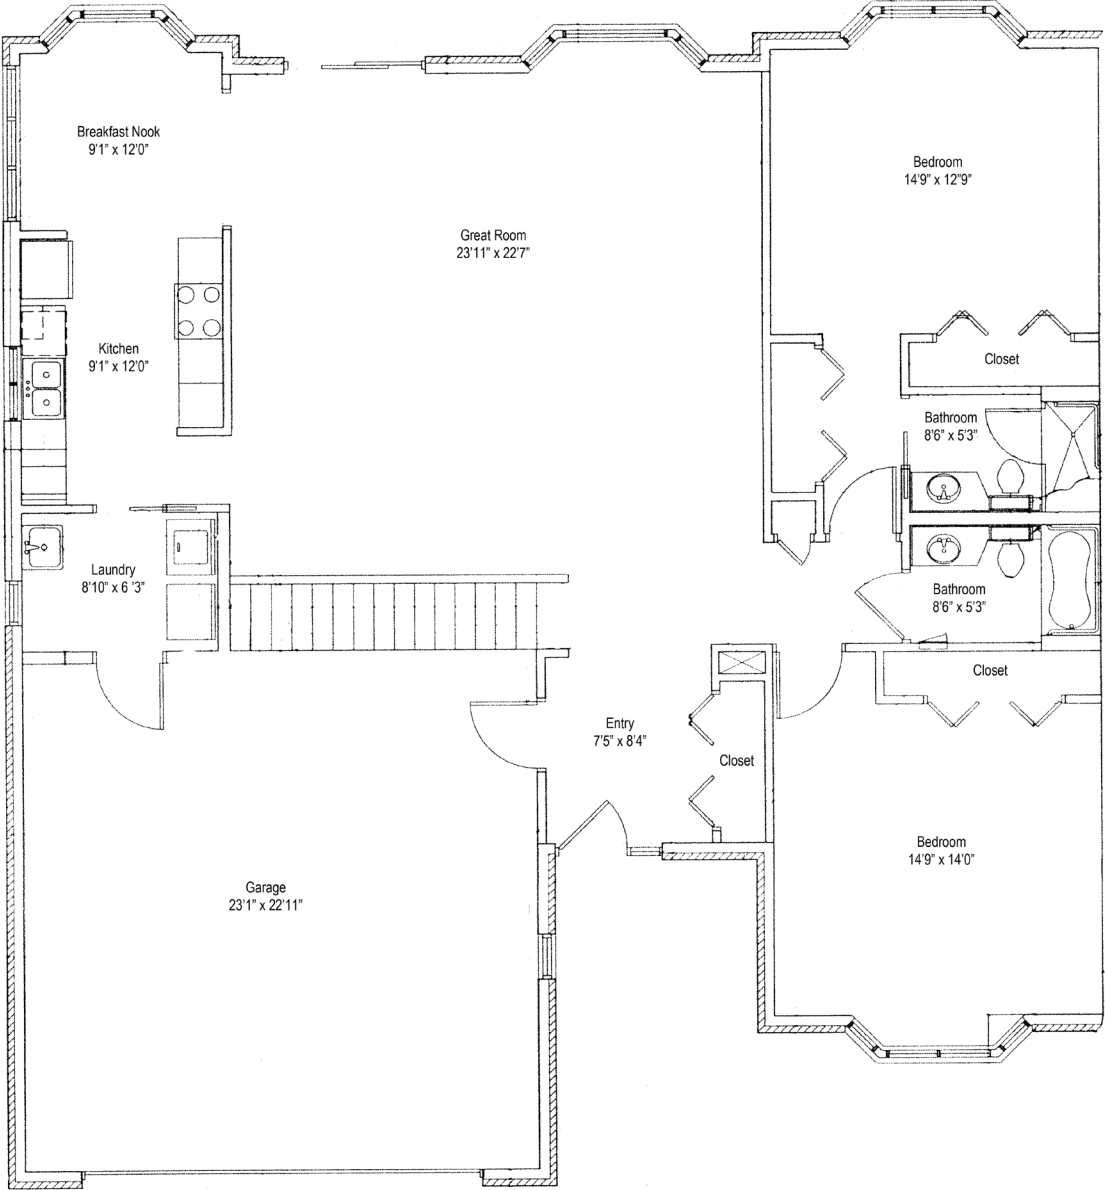

Pacific Springs Village

Independent Living

Model L Fairway Patio Home (Main Level)

1,762 Sq. Ft.