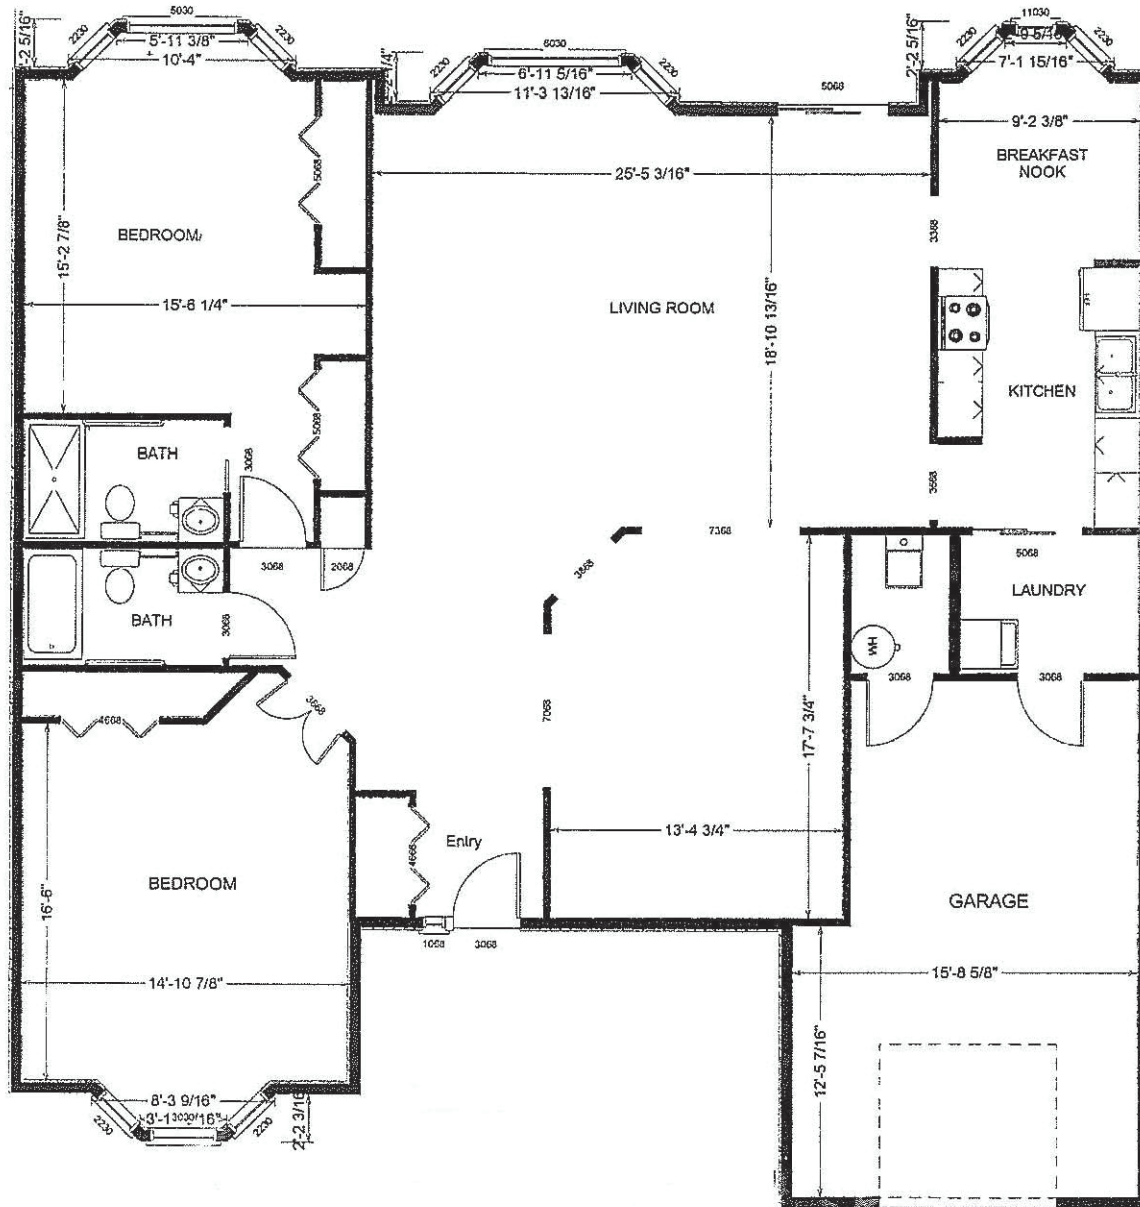

# Pacific Springs Village

Independent Living

Model J Fairway Patio Home

1716 Sq. Ft.

# Pacific Springs Village

Independent Living

Model K Fairway Patio Home

2323 Sq. Ft.