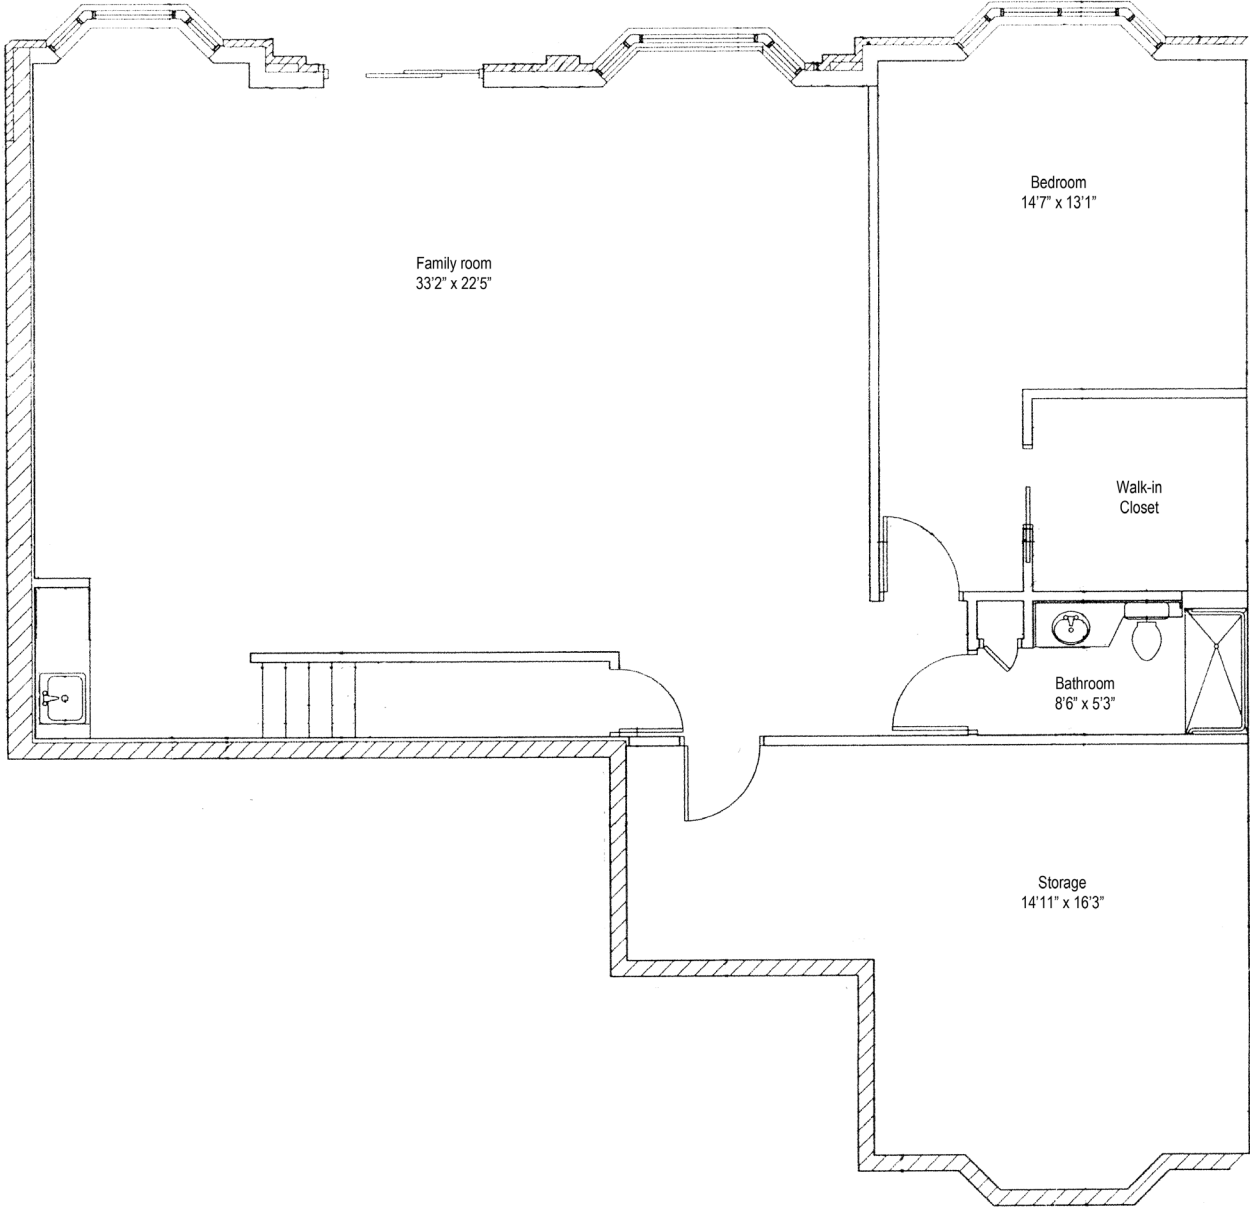

Pacific Springs Village

Independent Living

Model L Fairway Patio Home (Lower Level)

1,771 Sq. Ft.