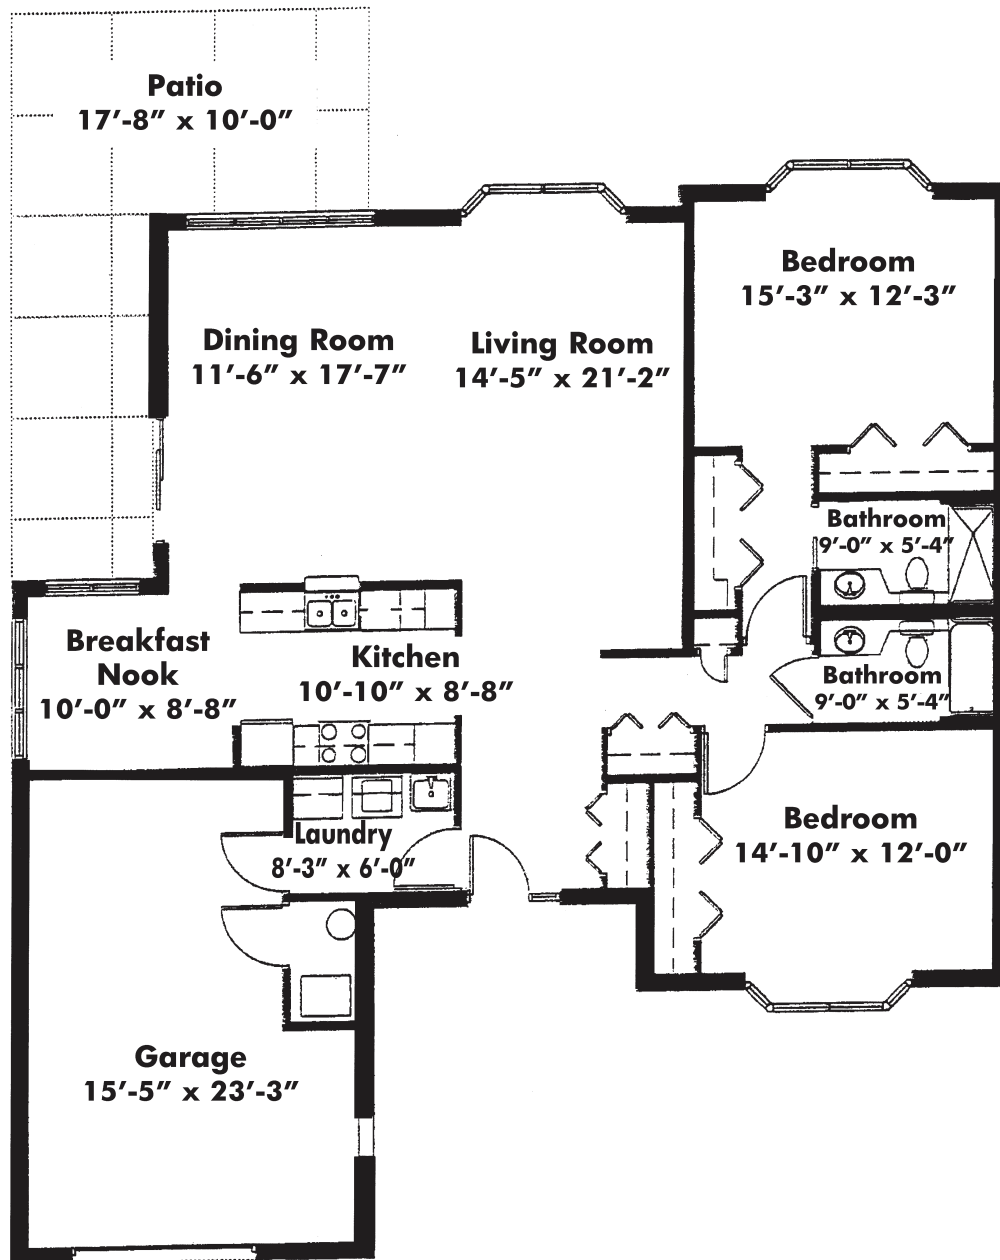

Pacific Springs Village

Independent Living

Model H Fairway Patio Home

1652 Sq. Ft.