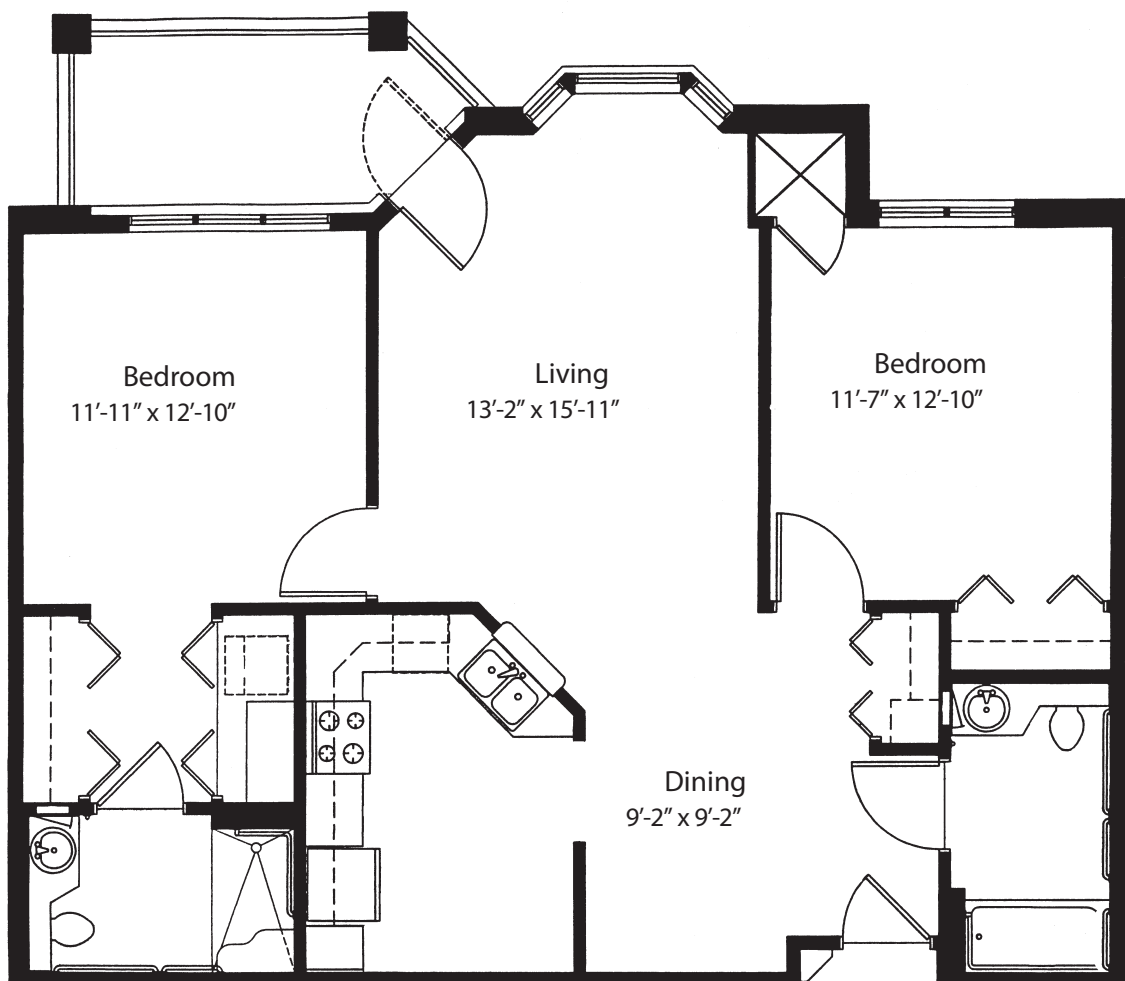

Pacific Springs Village

Independent Living

Model E Apartment Home

1074 Sq. Ft.