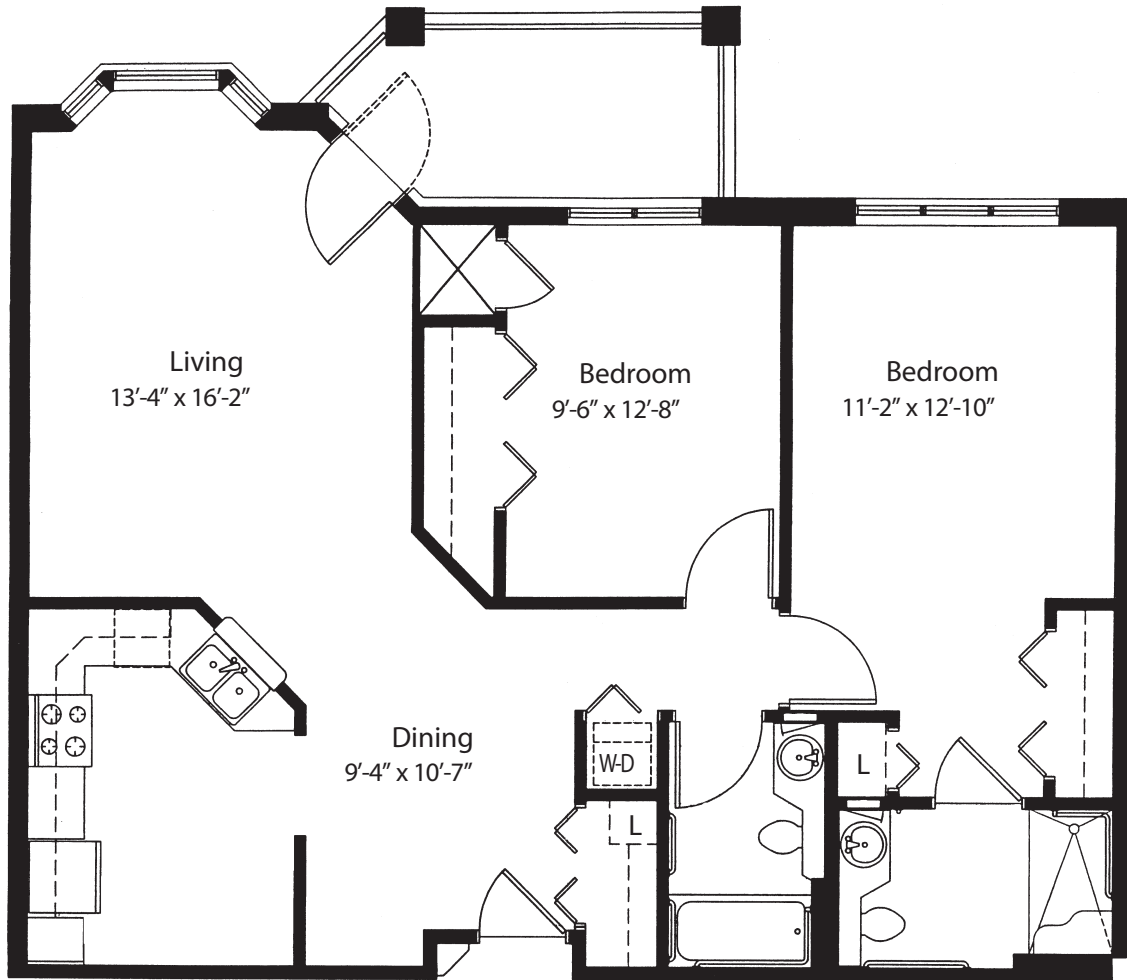

# Pacific Springs Village

Independent Living  
Model A Apartment Home  
636 Sq. Ft.

# Pacific Springs Village

Independent Living

Model B Apartment Home

970 Sq. Ft.

# Pacific Springs Village

Independent Living  
Model C Apartment Home  
971 Sq. Ft.

# Pacific Springs Village

Independent Living  
Model D Apartment Home  
1064 Sq. Ft.