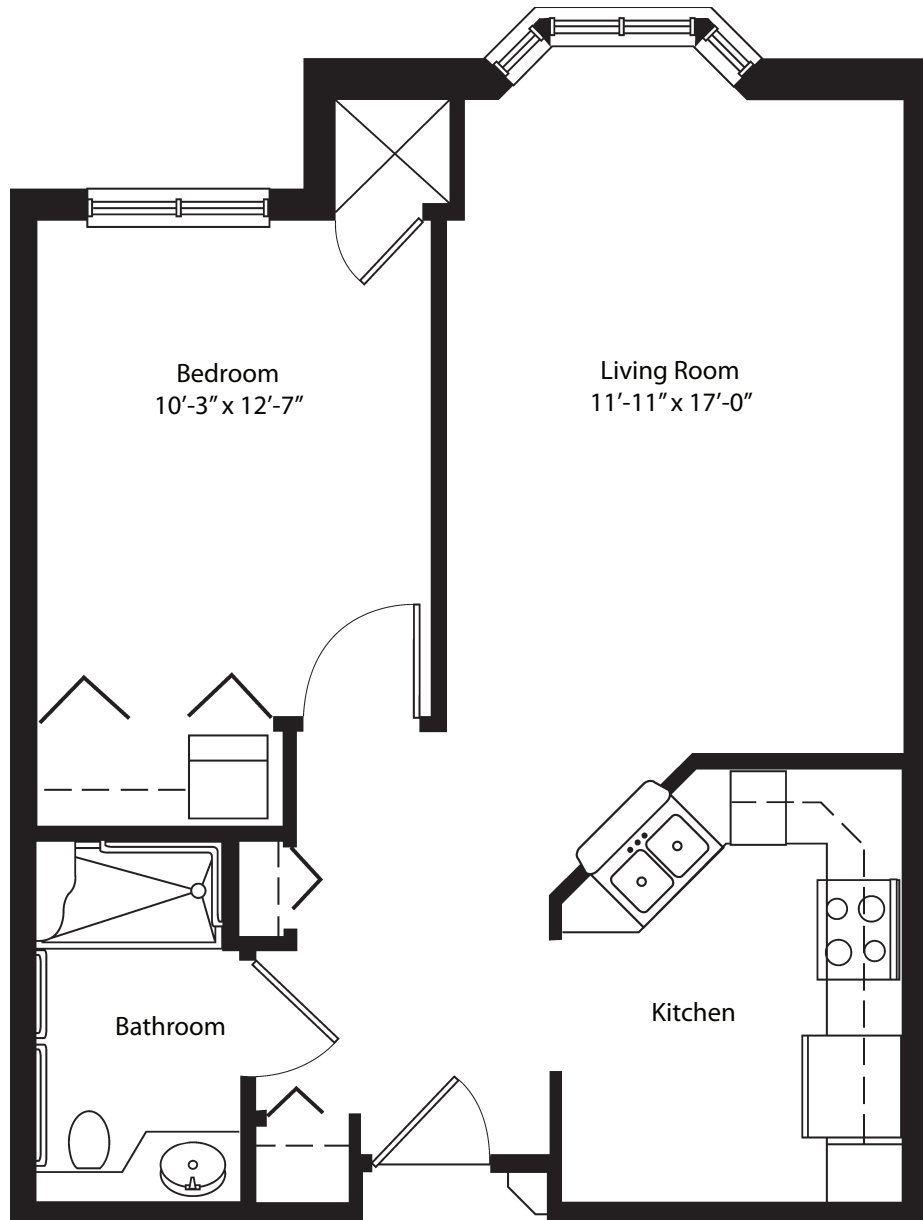

# Pacific Springs Village

Independent Living  
Model A Apartment Home  
636 Sq. Ft.

# Pacific Springs Village

Independent Living

Model B Apartment Home

970 Sq. Ft.

# Pacific Springs Village

Independent Living  
Model C Apartment Home  
971 Sq. Ft.