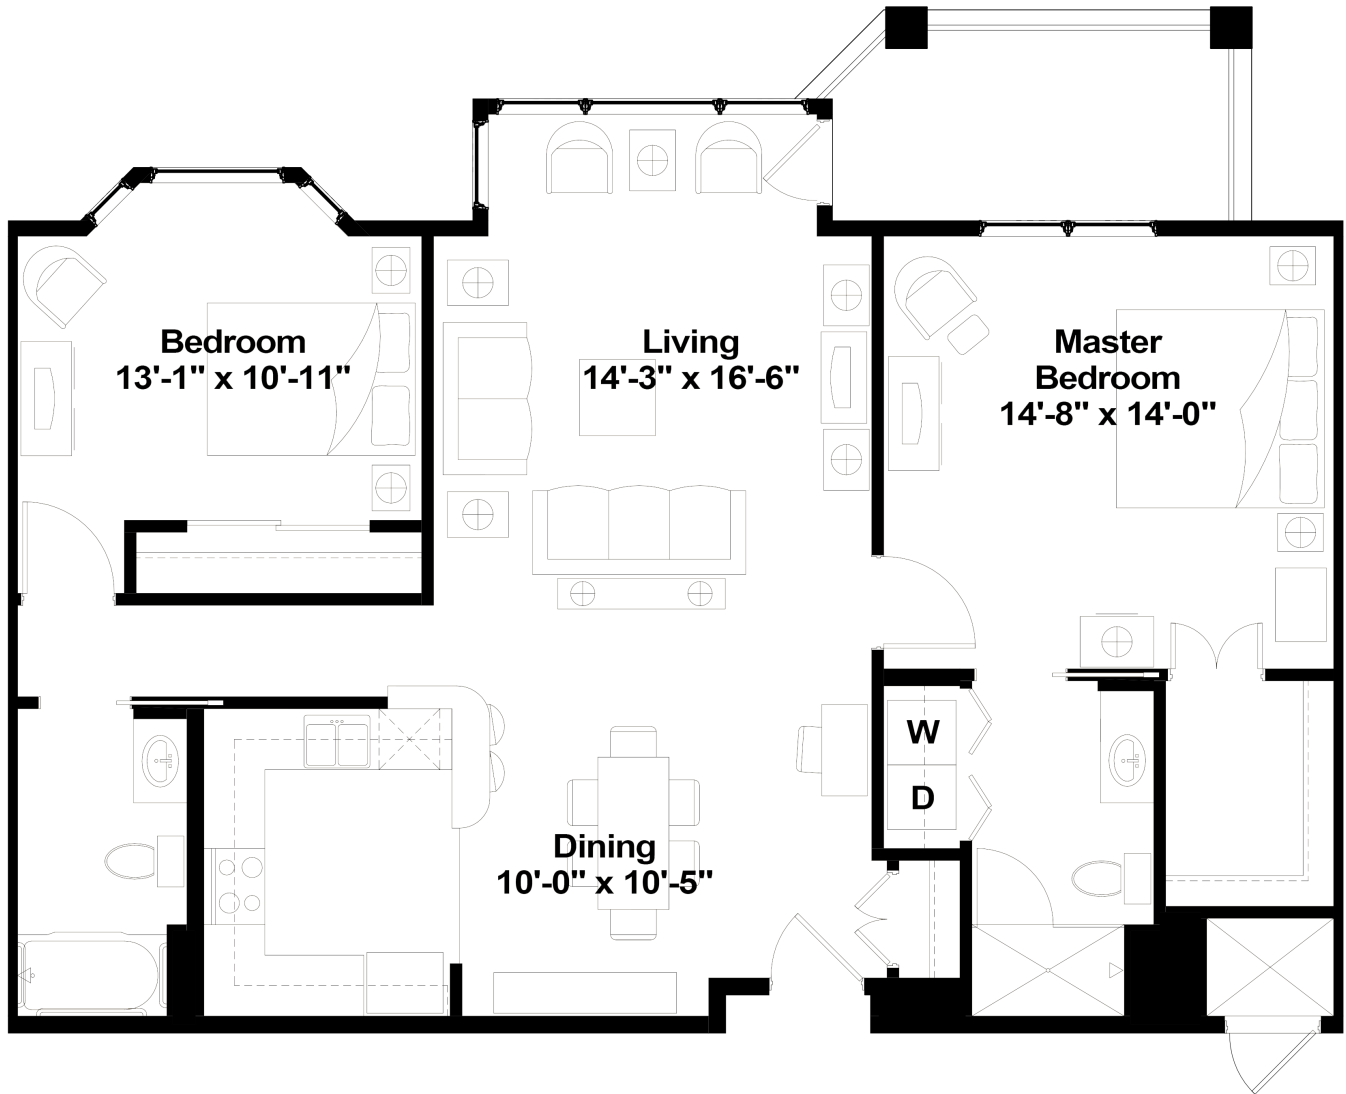

# Pacific Springs Village

Independent Living

Model H Apartment Home

929 Sq. Ft.

# Pacific Springs Village

Independent Living

Model I Apartment Home

1,061 Sq. Ft.

# Pacific Springs Village

Independent Living

Model J Apartment Home

1,218 Sq. Ft.