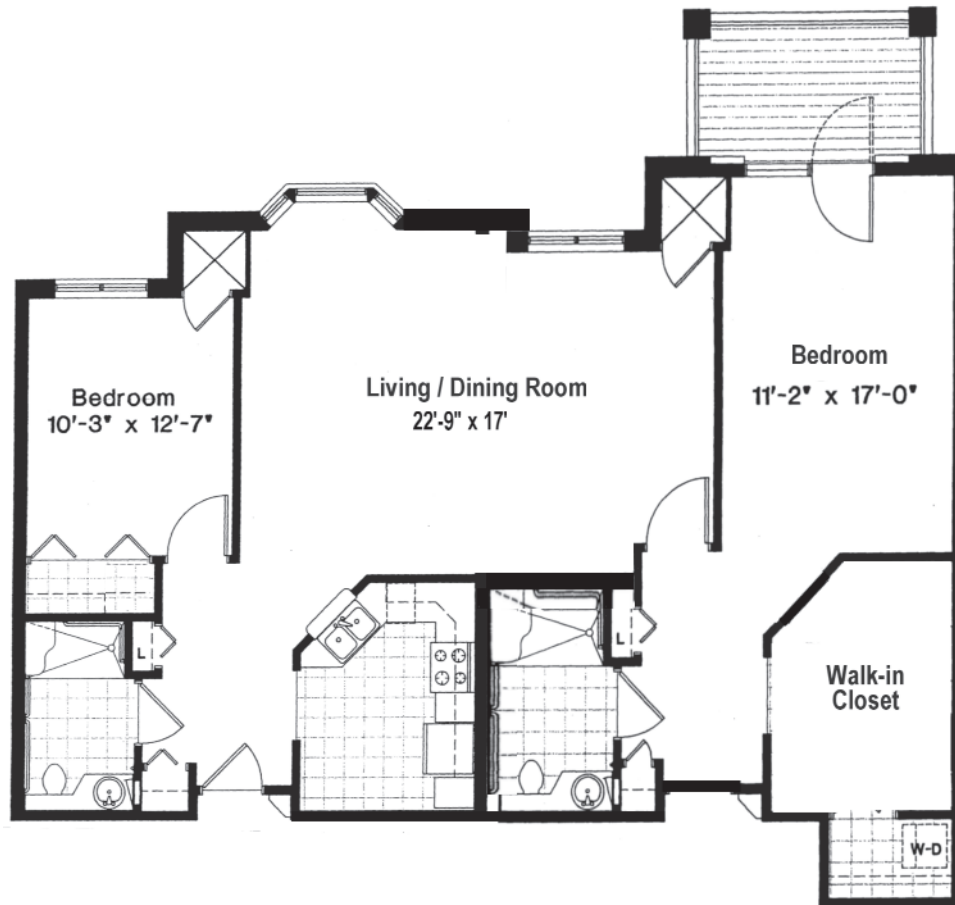

# Pacific Springs Village

Independent Living

Model E Apartment Home

1074 Sq. Ft.

# Pacific Springs Village

Independent Living  
Model F Apartment Home  
1286 Sq. Ft.