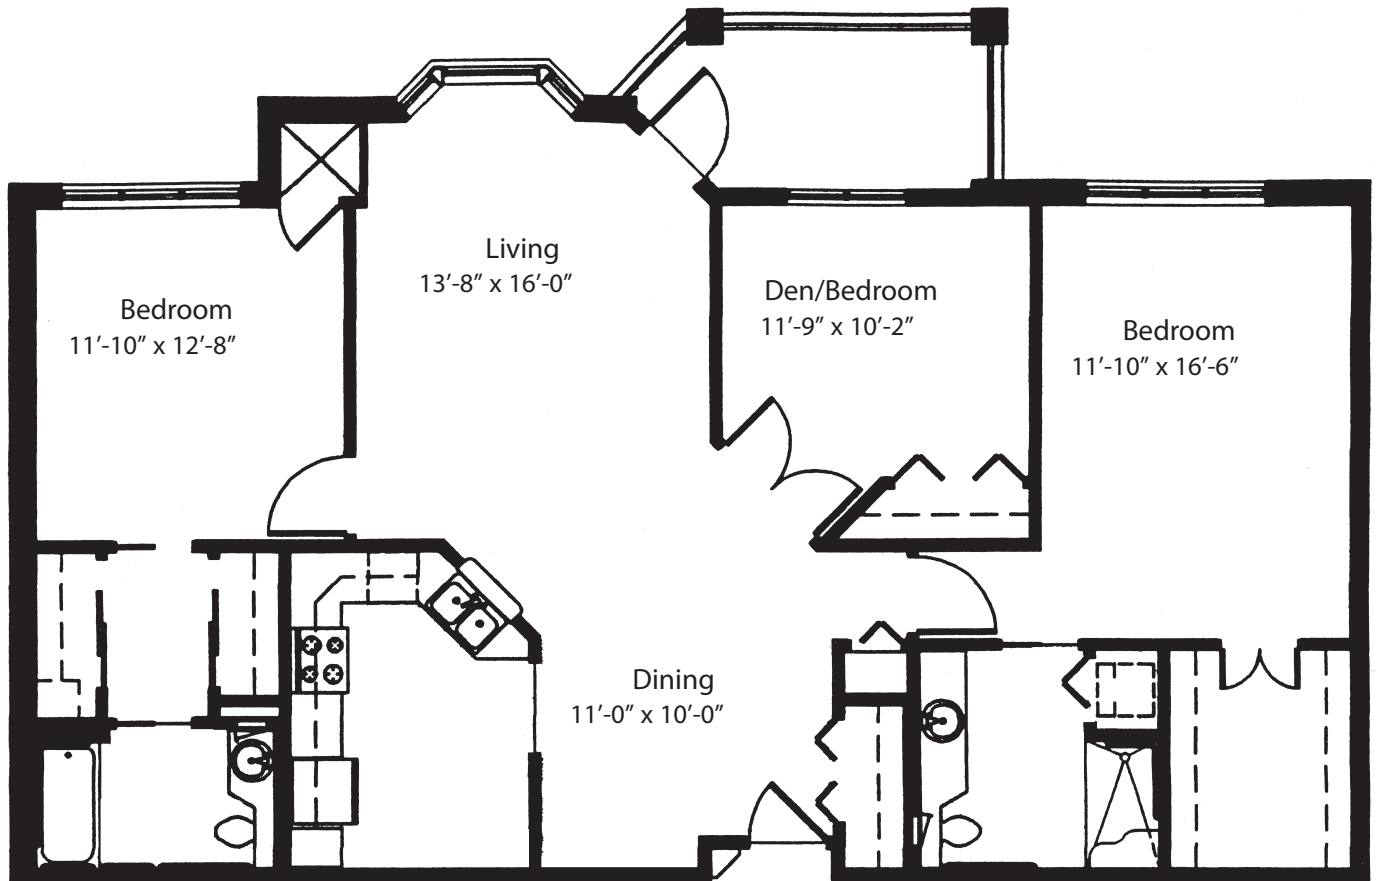

# Pacific Springs Village

Independent Living  
Model F Apartment Home  
1286 Sq. Ft.

# Pacific Springs Village

Independent Living

Model G Apartment Home

1300 Sq. Ft.

# Pacific Springs Village

Independent Living

Model H Apartment Home

929 Sq. Ft.