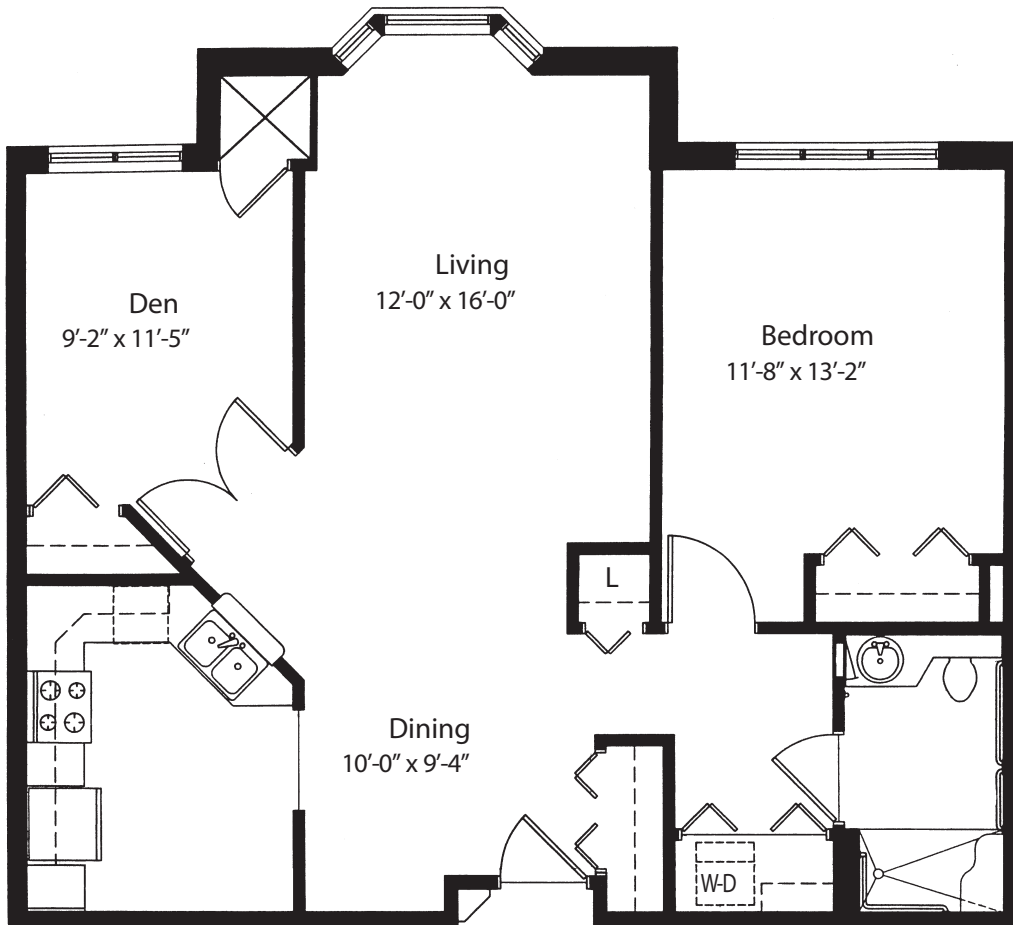

# Pacific Springs Village

Independent Living  
Model A Apartment Home  
636 Sq. Ft.

# Pacific Springs Village

Independent Living

Model B Apartment Home

970 Sq. Ft.

# Pacific Springs Village

Independent Living  
Model C Apartment Home  
971 Sq. Ft.

# Pacific Springs Village

Independent Living  
Model D Apartment Home  
1064 Sq. Ft.