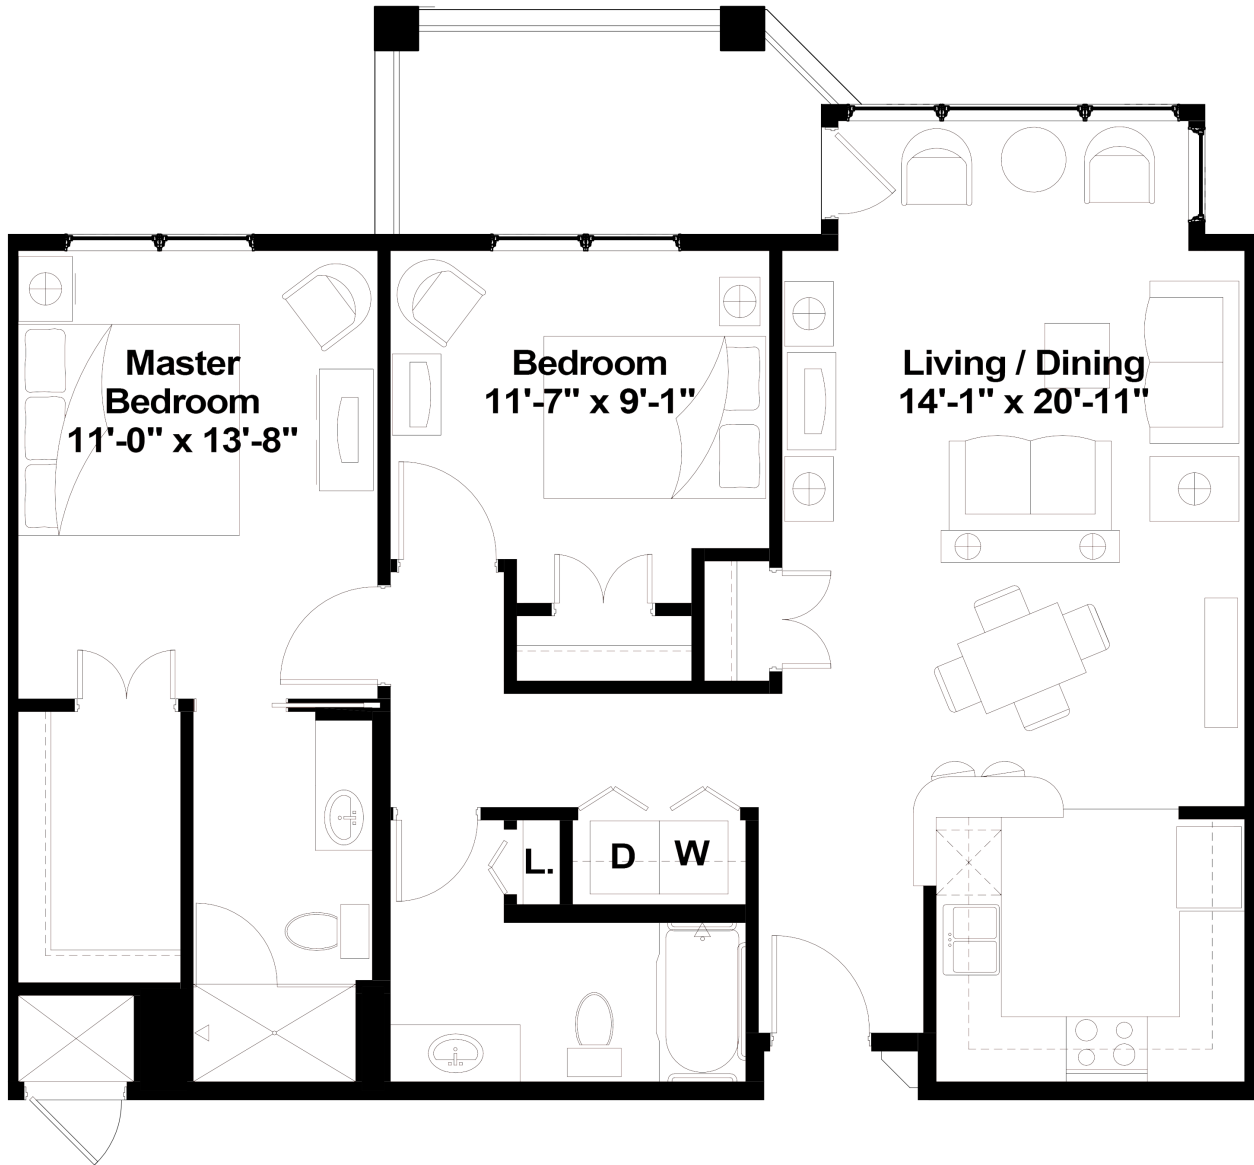

# Pacific Springs Village

Independent Living

Model G Apartment Home

1300 Sq. Ft.

# Pacific Springs Village

Independent Living

Model H Apartment Home

929 Sq. Ft.

# Pacific Springs Village

Independent Living

Model I Apartment Home

1,061 Sq. Ft.