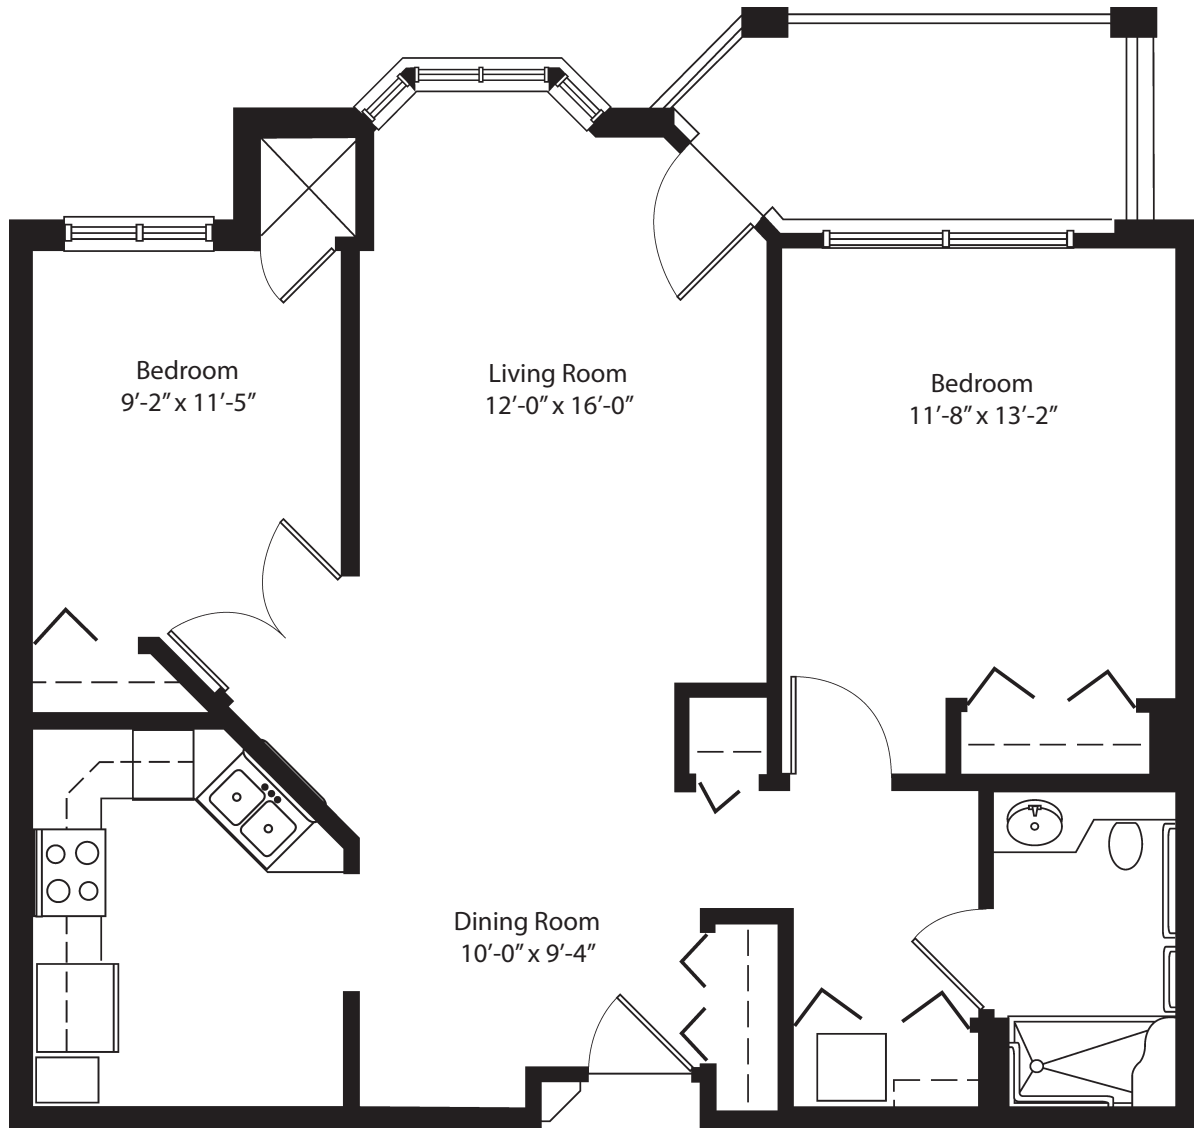

# Pacific Springs Village

Independent Living

Model B Apartment Home

970 Sq. Ft.

# Pacific Springs Village

Independent Living  
Model C Apartment Home  
971 Sq. Ft.

# Pacific Springs Village

Independent Living  
Model D Apartment Home  
1064 Sq. Ft.