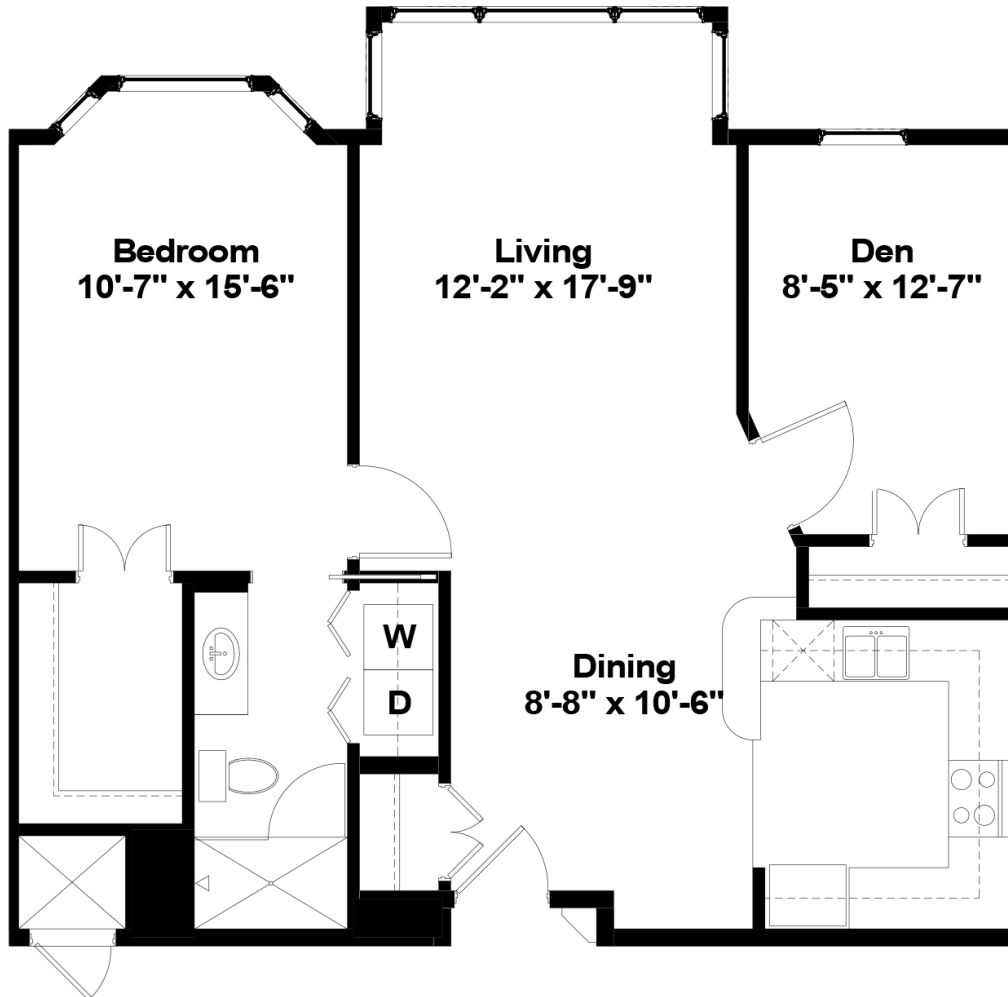

# Pacific Springs Village

Independent Living

Model G Apartment Home

1300 Sq. Ft.

# Pacific Springs Village

Independent Living

Model H Apartment Home

929 Sq. Ft.